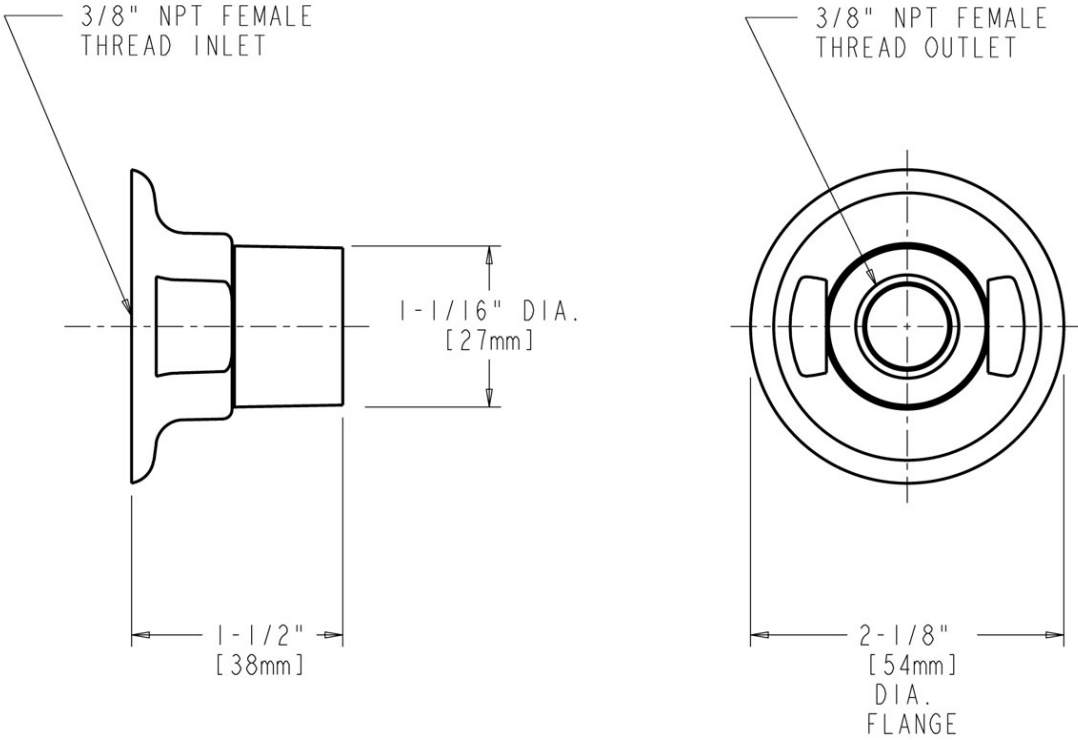

### Features & Specifications

- 3/8" NPT Female Thread Inlet
- 3/8" NPT Female Outlet Thread

Job Name \_\_\_\_\_

Item Number \_\_\_\_\_

Section/Tag \_\_\_\_\_

Model Specified \_\_\_\_\_

Architect \_\_\_\_\_

**Architect/Engineer Specification**

Chicago Faucets No. 986-FCP, Single Service Wall Flange, chrome plated. 3/8" NPT female thread inlet. 3/8" NPT female thread inlet.

**Operation and Maintenance**

Installation should be in accordance with local plumbing codes. Flush all pipes thoroughly before installation. After installation, remove spout outlet or flow control and flush faucet thoroughly to clear any debris. Care should be taken when cleaning the product. Do not use abrasive cleaners, chemicals or solvents as they can result in surface damage. Use mild soap and warm water for cleaning and protecting the life of Chicago Faucet products. For specific operation and maintenance refer to the installation instructions and repair parts documents that are located at [www.chicagofaucets.com](http://www.chicagofaucets.com).