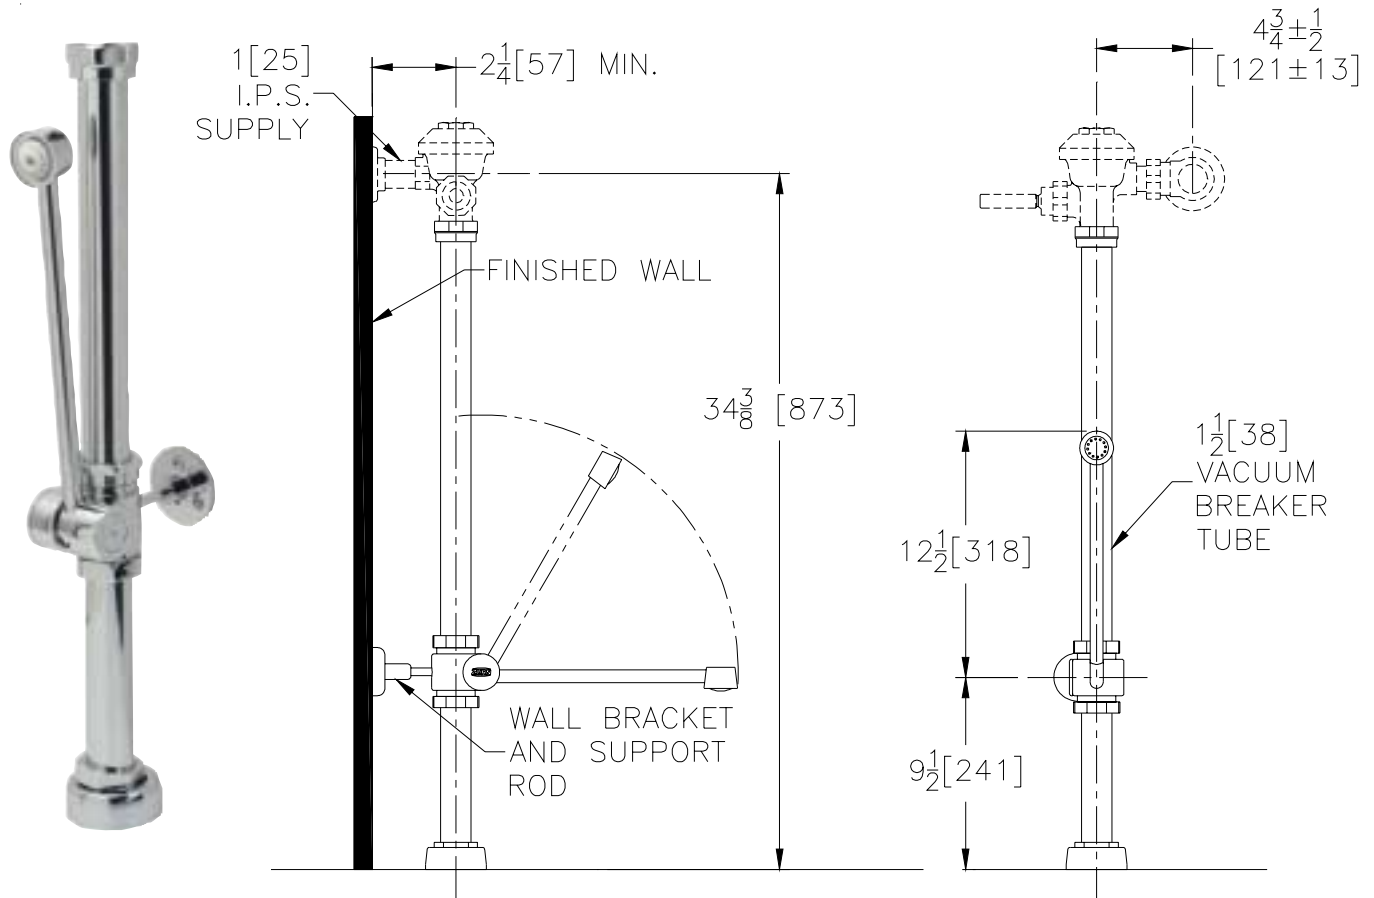

Aquaflush®

TAG _____

Exposed Z6000-DVN1 Model Bedpan Washer for Water Closets

Suffix Options (Check/Specify Appropriate Options)

- _____ -YH One Wall Bumper
- _____ -YJ Split Ring Pipe Support
- _____ -YK Solid Ring Pipe Support
- _____ Other

ENGINEERING SPECIFICATION: ZURN Z6000-DVN1 Aquaflush Bedpan Washer for Water Closets- The Bedpan Washer Assembly is furnished complete with bedpan washer, wall bracket and support rod, vacuum breaker, vacuum breaker tube nut, 1-1/2"[38] flush tubes, fixture spud escutcheon, and fixture spud securing nut.