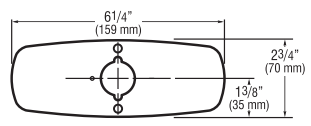

ETF-314-A For use with ETF-660 and ETF-770 faucets with ADM (MIX-110-A-1)

ETF-662-A For use with ETF-880 faucets

EFX-20-A For use with EFX-1XX, 2XX, 3XX, 4" baseplate with gasket

ETF-312-A For use with EAF-200/250/275, ELF-10, ESF-20 and EBF-187 faucets