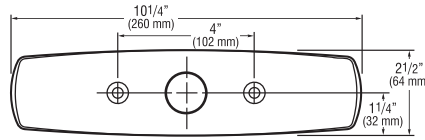

Optima® Faucet Trim Plates

Description

Sloan offers a variety of Trim Plate Kits for use with OPTIMA® and OPTIMA Plus® Faucets

Specifications

Trim Plates are Chrome Plated Brass and are available for both 4" (102 mm) and 8" (203 mm) Centerset sinks.

8 Inch Trim Plates For 8" (203 mm) Centerset Sink

ETF-432-A For use with ETF-660 and ETF-770 faucets

ETF-578-A For use with ETF-600, EBF-650 and EBF-655 faucets

MIX-106-A For use with ETF-610, ETF-700, EBF-615, EBF-625 and EBF-750 faucets with ADM (MIX-110-A-6)