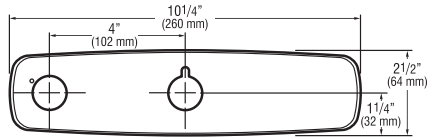

Optima® Faucet Trim Plates

Description

Sloan offers a variety of Trim Plate Kits for use with OPTIMA® and OPTIMA Plus® Faucets

Specifications

Trim Plates are Chrome Plated Brass and are available for both 4" (102 mm) and 8" (203 mm) Centerset sinks.

8 Inch Trim Plates For 8" (203 mm) Centerset Sink

ETF-432-A For use with ETF-660 and ETF-770 faucets

ETF-578-A For use with ETF-600, EBF-650 and EBF-655 faucets

MIX-106-A For use with ETF-610, ETF-700, EBF-615, EBF-625 and EBF-750 faucets with ADM (MIX-110-A-6)