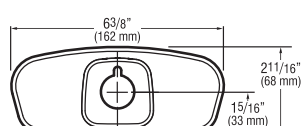

ETF-662-A For use with ETF-880 faucets