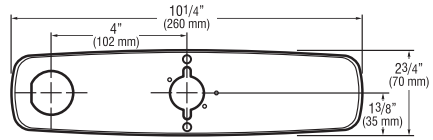

Optima® Faucet Trim Plates

Description

Sloan offers a variety of Trim Plate Kits for use with OPTIMA® and OPTIMA Plus® Faucets

Specifications

Trim Plates are Chrome Plated Brass and are available for both 4" (102 mm) and 8" (203 mm) Centerset sinks.

8 Inch Trim Plates For 8" (203 mm) Centerset Sink

ETF-432-A For use with ETF-660 and ETF-770 faucets

ETF-578-A For use with ETF-600, EBF-650 and EBF-655 faucets

MIX-106-A For use with ETF-610, ETF-700, EBF-615, EBF-625 and EBF-750 faucets with ADM (MIX-110-A-6)