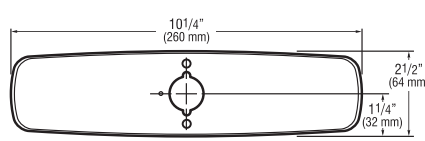

ETF-608-A For use with ETF-610, ETF-700, EBF-615, EBF-625 and EBF-750 faucets