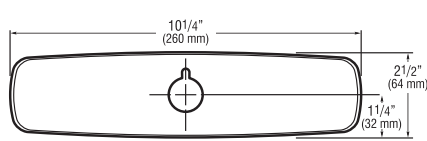

ETF-510-A For use with EAF-200/250/275, ELF-10, ESF-20, ETF-80, ETF-880, EBF-85, EBF-187 and ERF-885 faucets