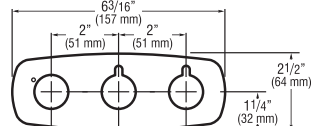

ETF-314-A For use with ETF-660 and ETF-770 faucets with ADM (MIX-110-A-1)