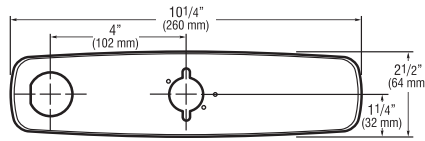

MIX-104-A For use with ELF-10, ESF-20, ETF-80, ETF-880, EBF-85 and EBF-187 faucets with ADM (MIX-110-A-5)