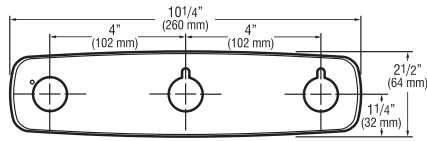

Optima® Faucet Trim Plates

Description

Sloan offers a variety of Trim Plate Kits for use with OPTIMA® and OPTIMA Plus® Faucets

Specifications

Trim Plates are Chrome Plated Brass and are available for both 4" (102 mm) and 8" (203 mm) Centerset sinks.

8 Inch Trim Plates For 8" (203 mm) Centerset Sink

ETF-432-A For use with ETF-660 and ETF-770 faucets

ETF-578-A For use with ETF-600, EBF-650 and EBF-655 faucets

MIX-106-A For use with ETF-610, ETF-700, EBF-615, EBF-625 and EBF-750 faucets with ADM (MIX-110-A-6)