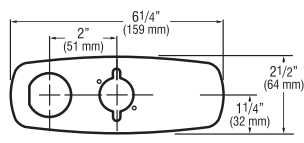

MIX-101-A For use with ELF-10, ESF-20, ETF-80, ETF-880, EBF-85 and EBF-187 faucets with ADM (MIX-110-A-3 and MIX-110-A-4)

Hand Hygiene