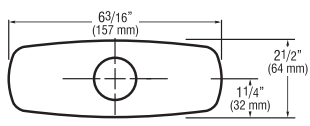

ETF-312-A For use with EAF-200/250/275, ELF-10, ESF-20 and EBF-187 faucets