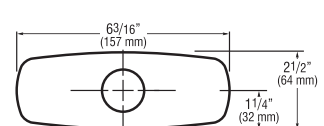

SFP-11 For use with SF-2100/2200/2400 faucets EAF-100, EAF150 and 200 series, all models