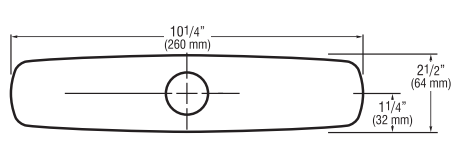

SFP-22 For use with SF-2100/2200/2400, EAF-100, EAF-150 faucets and EAF-35-A with 8" centerset