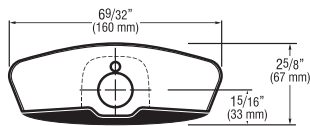

4 Inch Trim Plates For 4" (102 mm) Centerset Sink

ETF-295-A For use with ETF-80 and EBF-85 faucets