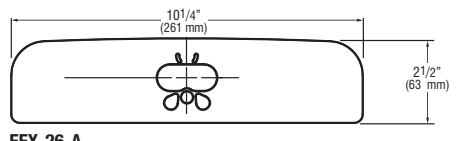

EFX-26-A For use with EFX-1XX, 2XX, 3XX, 8" baseplate with gasket