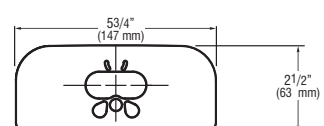

EFX-20-A For use with EFX-1XX, 2XX, 3XX, 4" baseplate with gasket