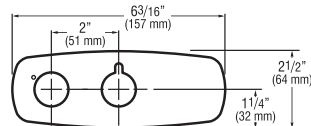

EFX-26-A For use with EFX-1XX, 2XX, 3XX, 8" baseplate with gasket

4 Inch Trim Plates For 4" (102 mm) Centerset Sink

ETF-295-A For use with ETF-80 and EBF-85 faucets

ETF-313-A For use with ETF-660 and ETF-770 faucets