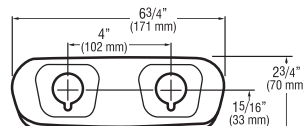

EFX-26-A For use with EFX-1XX, 2XX, 3XX, 8" baseplate with gasket

4 Inch Trim Plates For 4" (102 mm) Centerset Sink

ETF-295-A For use with ETF-80 and EBF-85 faucets

ETF-313-A For use with ETF-660 and ETF-770 faucets