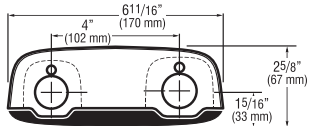

ETF-299-A For use with ETF-80 and EBF-85 faucets with soap/faucet combination