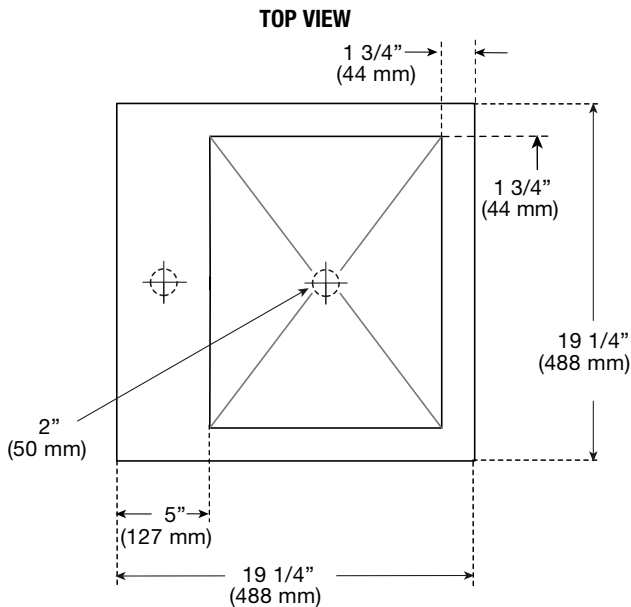

ROUGH-IN

For additional technical information, contact the Sloan Technical Support at 1-888-SLOAN-14 (1-888-756-2614) or techsupport@sloanvalve.com

SLOAN HEADQUARTERS • 10500 SEYMOUR AVENUE • FRANKLIN PARK, IL 60131

Phone: 1-800-982-5839 or 1-847-671-4300 • Fax: 1-800-447-8329 or 1-847-671-4380 • www.sloanvalve.com