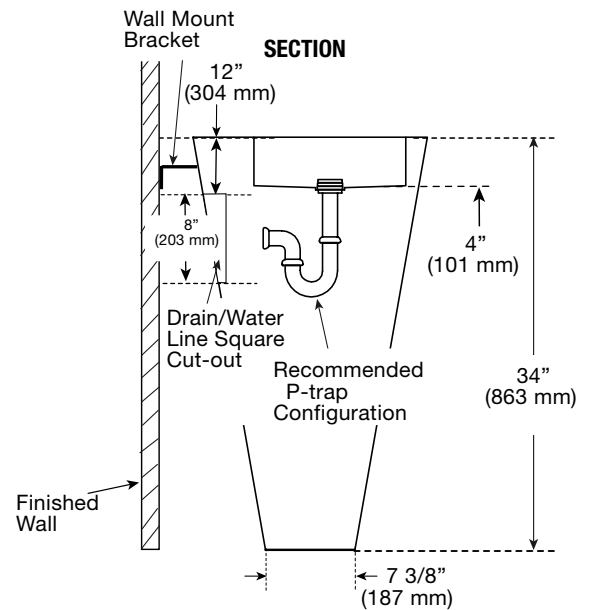

ROUGH-IN

For additional technical information, contact the Sloan Technical Support at 1-888-SLOAN-14 (1-888-756-2614) or techsupport@sloanvalve.com

SLOAN HEADQUARTERS • 10500 SEYMOUR AVENUE • FRANKLIN PARK, IL 60131

Phone: 1-800-982-5839 or 1-847-671-4300 • Fax: 1-800-447-8329 or 1-847-671-4380 • www.sloanvalve.com