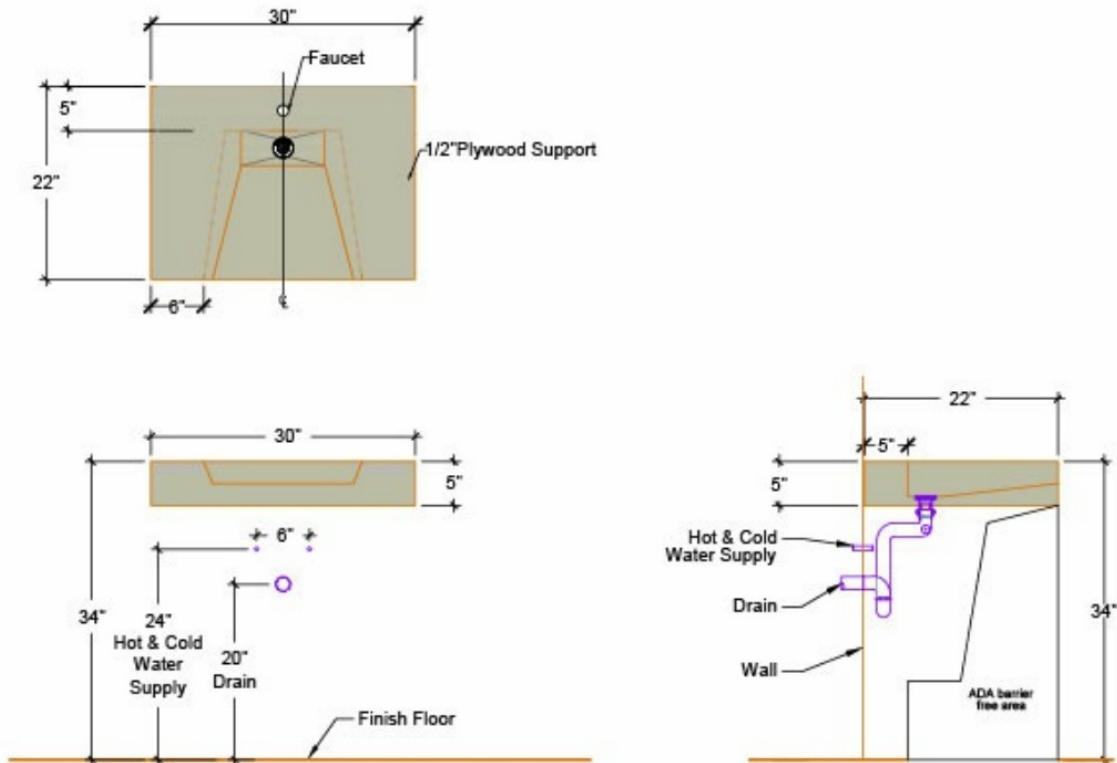

The Open Front Basin design is an ergonomic hand washing basin, bringing higher efficiencies to the entire hand washing process in a more natural way. The Open Front may be configured to designers specifications. Waste assembly is not provided. Choose from one of the many Sloan sensor faucets for the perfect match.

► **Compliance & Certifications**

This space for Architect/Engineer Approval

► Faucet Options

► ROUGH-IN

► Code Number

15121661