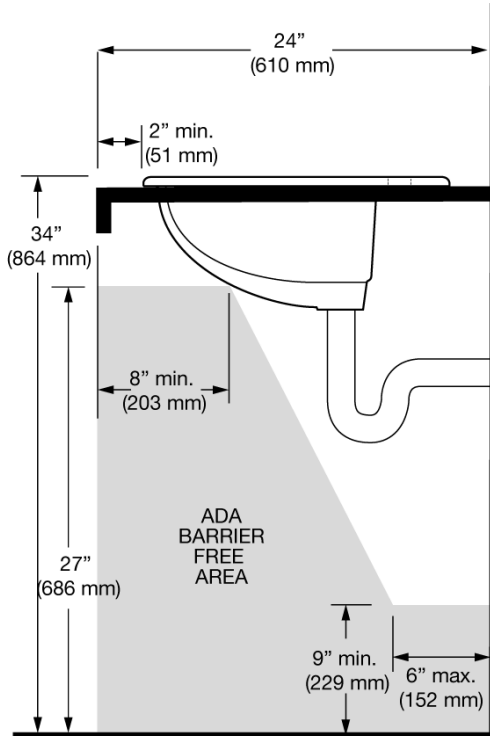

Sloan 10500 Seymour Ave, Franklin Park, IL 60131
Phone: 800.982.5839 • Fax: 800.447.8329 • sloan.com