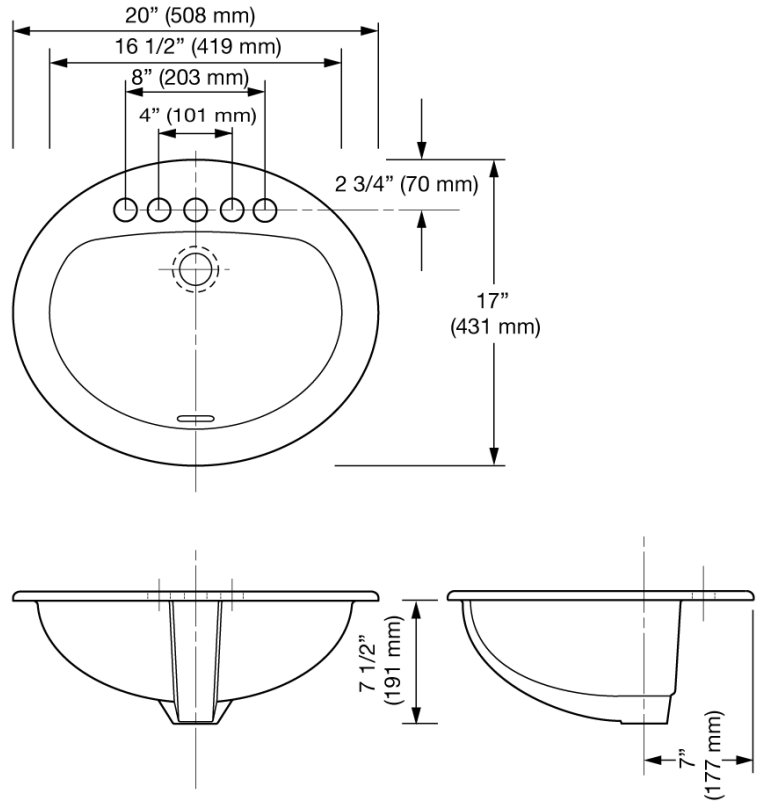

Sloan 10500 Seymour Ave, Franklin Park, IL 60131
Phone: 800.982.5839 • Fax: 800.447.8329 • sloan.com