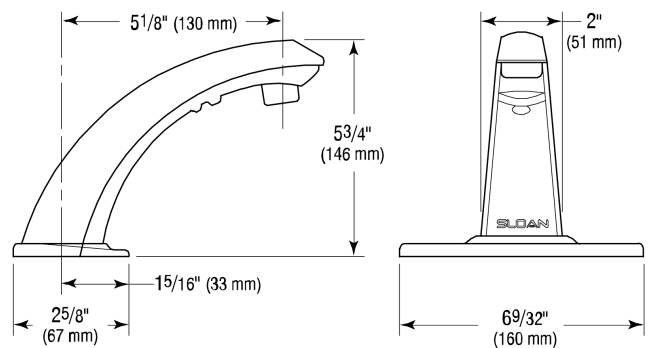

**VIDEOS**

- ▶ Optima Faucet App
- ▶ Sloan Optima Below Deck Faucet

**DOWNLOADS**

- [ETF 80/880 Installation Instructions](#)
- [ETF 617-A Installation Instructions](#)
- [ETF 80/880 \(SP\) Installation Instructions](#)
- [Optima Smart Faucet Below Deck Installation Instructions](#)
- [Trim Plates Repair and Maintenance Guide](#)
- [Faucet Spray Heads Repair and Maintenance Guide](#)
- [Optima ETF 80/880 Repair and Maintenance Guide](#)
- [ETF-80/880 and EBF-85/187 Below Deck Repair and Maintenance Guide](#)
- [Additional Downloads](#)

Variation not shown: 4" Trim Plate

**COMPLIANCES & CERTIFICATIONS**

(ADA Compliant, ASME A112.18.1 Compliant, CalGreen Compliant, CEC Compliant, cUPC Certified, cUPC Low Lead Compliant, GPC 0.25 or less, NYC604.4, Proposition 65, TAS, UL Certified, UPC Certified, UPC Low Lead Compliant)