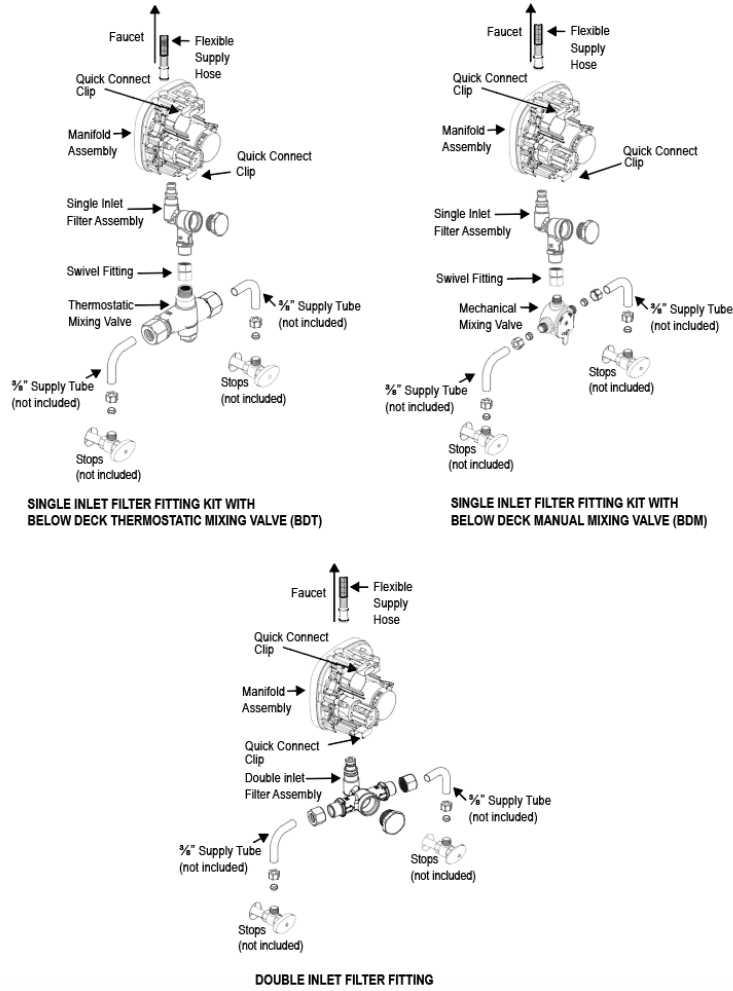

**VIDEOS**

- ▶ Optima Faucet App
- ▶ Sloan Optima Below Deck Faucet

**DOWNLOADS**

- [ETF 80/880 Installation Instructions](#)
- [ETF 617-A Installation Instructions](#)
- [ETF 80/880 \(SP\) Installation Instructions](#)
- [Optima Smart Faucet Below Deck Installation Instructions](#)
- [Trim Plates Repair and Maintenance Guide](#)
- [Faucet Spray Heads Repair and Maintenance Guide](#)
- [Optima ETF 80/880 Repair and Maintenance Guide](#)
- [ETF-80/880 and EBF-85/187 Below Deck Repair and Maintenance Guide](#)
- [Additional Downloads](#)

**RECOMMENDED SPECIFICATION**

Faucet shall include cast brass body, quick-connect fittings, twist-off/shut-off solenoid assembly, removable battery cartridge, flexible power supply and allow adjustment of settings wirelessly via Apple or Android smartphones.

**NOTES**

All information contained within this document subject to change without notice.

Looking for other variations of the ETF-880 product? [View the general spec sheet with all options.](#)

[Find a matching soap dispenser](#) for this faucet.

[Find a compatible sink](#) for this faucet.

**Sloan 10500 Seymour Ave, Franklin Park, IL 60131**

Phone: 800.982.5839 • Fax: 800.447.8329 • [sloan.com](http://sloan.com)

**WARRANTY**

3 Year

**ROUGH-IN**

**Sloan 10500 Seymour Ave, Franklin Park, IL 60131**  
 Phone: 800.982.5839 • Fax: 800.447.8329 • [sloan.com](http://sloan.com)