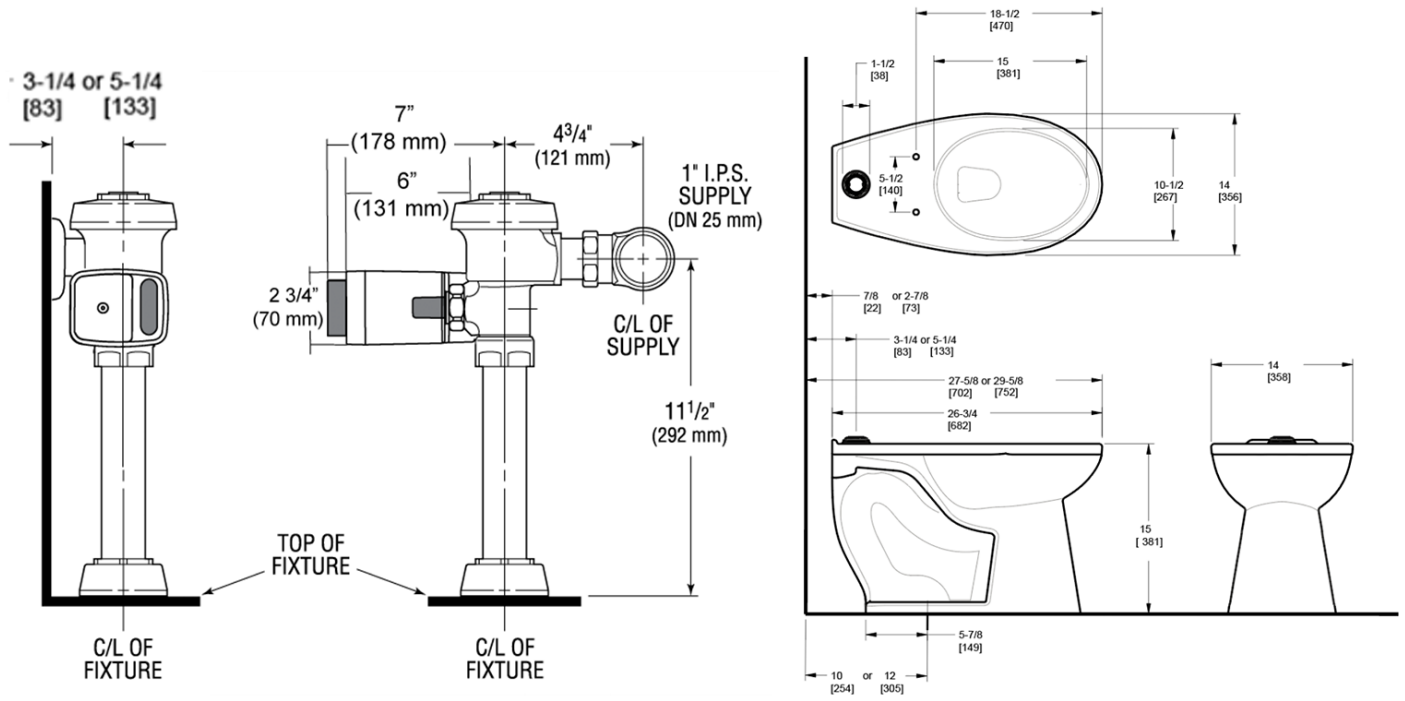

ROUGH-IN

Sloan 10500 Seymour Ave, Franklin Park, IL 60131
Phone: 800.982.5839 • Fax: 800.447.8329 • sloan.com