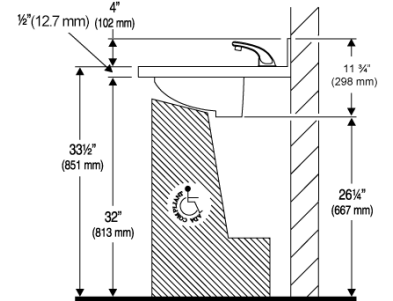

SUGGESTED SOAP DISPENSERS

Name	Description
	ESD-1500 Sloan® Deck-Mounted Foam Soap Dispenser View more info

ROUGH-IN

Sloan 10500 Seymour Ave, Franklin Park, IL 60131
Phone: 800.982.5839 • Fax: 800.447.8329 • sloan.com