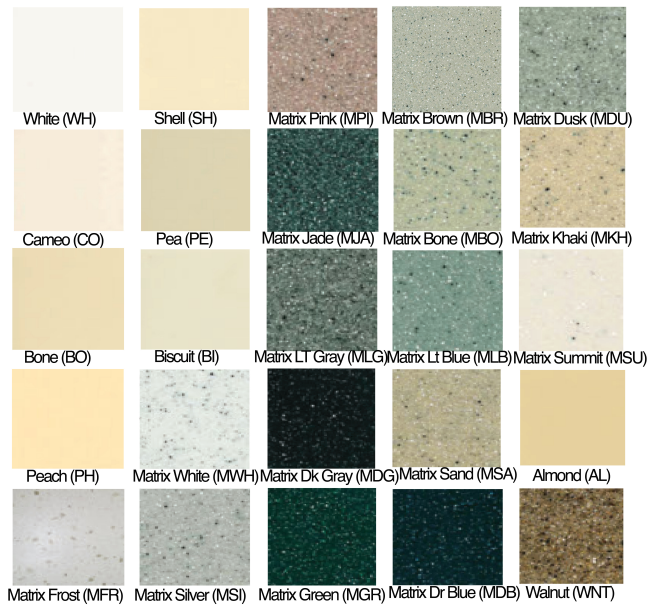

DESCRIPTION

SloanStone® 4-Station Wall-Mounted Counter Top Sink.

DETAILS

- Material: SloanStone
- Width: 120" (3,048mm)
- Thickness: 0.5

FEATURES

Quadruple Station Lavatory System with Sloan Sensor Operated, Chrome Plated Hand Washing Faucets with the following features:

- Lavatory constructed of Non-porous SloanStone Solid Surface Material
- Integral overflow drainage system
- 1 1/4" pop-up or flat strainer drain (by others)
- Sloan Optima Sensor Operated Faucets for hands free operation
- Lavatory System is shipped pre-plumbed with Sloan Electronic Controls for easy installation

COLORS

COMPLIANCES & CERTIFICATIONS

(ADA Compliant, cUPC Certified, IGC156)

RECOMMENDED SPECIFICATION

SloanStone Series Sink model no. ELC 7X000 Countertop Style Sink. Product to be molded using SloanStone solid surface. Sloan automated sensor faucet. Sloan sensor operated foam soap dispenser. Sink design to be ADA compliant and IAPMO certified. Supplied with angle brackets.

DOWNLOADS

- [ELB/ELC Installation Instructions](#)
- [ELB/ELC (Spanish) Installation Instructions](#)
- [ELC-40000/70000 Series Repair and Maintenance Guide](#)
- [Additional Downloads](#)

NOTES

All information contained within this document subject to change without notice.

Looking for other variations of the ELC-74000 product? [View the general spec sheet with all options.](#)

[Find a compatible faucet](#) for this sink.

[Find a matching soap dispenser](#) for this sink.

SUGGESTED FAUCETS

Name	Description	
EAF-100	Optima® Hardwired-Powered Deck-Mounted Mid Body Faucet	View more info
EAF-150	Optima® Battery-Powered Deck-Mounted Mid Body Faucet	View more info

Sloan 10500 Seymour Ave, Franklin Park, IL 60131

Phone: 800.982.5839 • Fax: 800.447.8329 • sloan.com