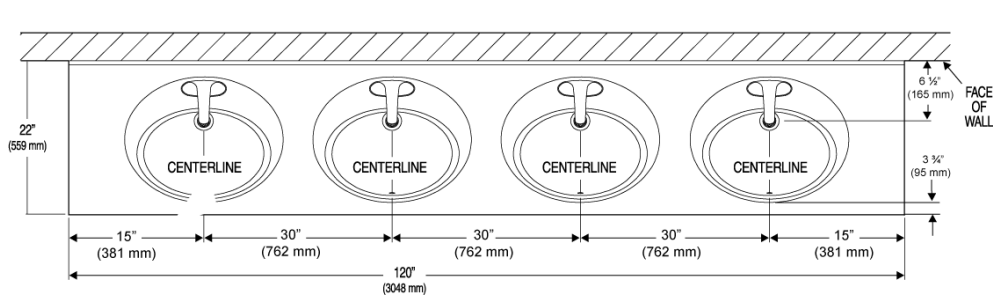

SUGGESTED SOAP DISPENSERS

Name	Description
	ESD-1500 Sloan® Deck-Mounted Foam Soap Dispenser View more info

ROUGH-IN

Sloan 10500 Seymour Ave, Franklin Park, IL 60131
Phone: 800.982.5839 • Fax: 800.447.8329 • sloan.com