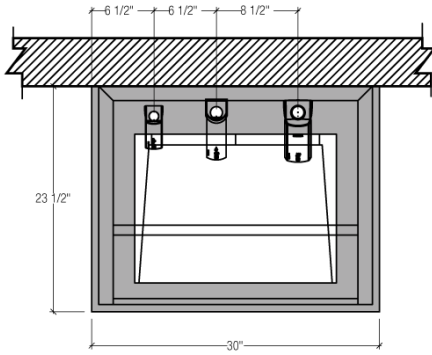

ROUGH-IN

Sloan 10500 Seymour Ave, Franklin Park, IL 60131
Phone: 800.982.5839 • Fax: 800.447.8329 • sloan.com