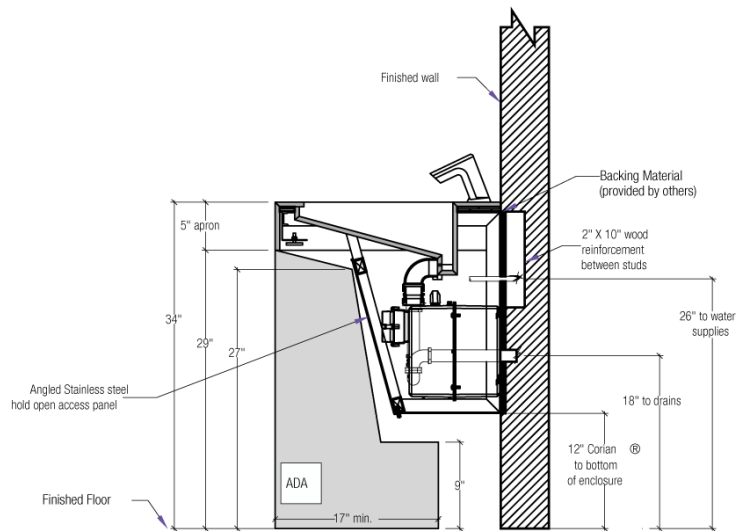

ROUGH-IN

Sloan 10500 Seymour Ave, Franklin Park, IL 60131
Phone: 800.982.5839 • Fax: 800.447.8329 • sloan.com