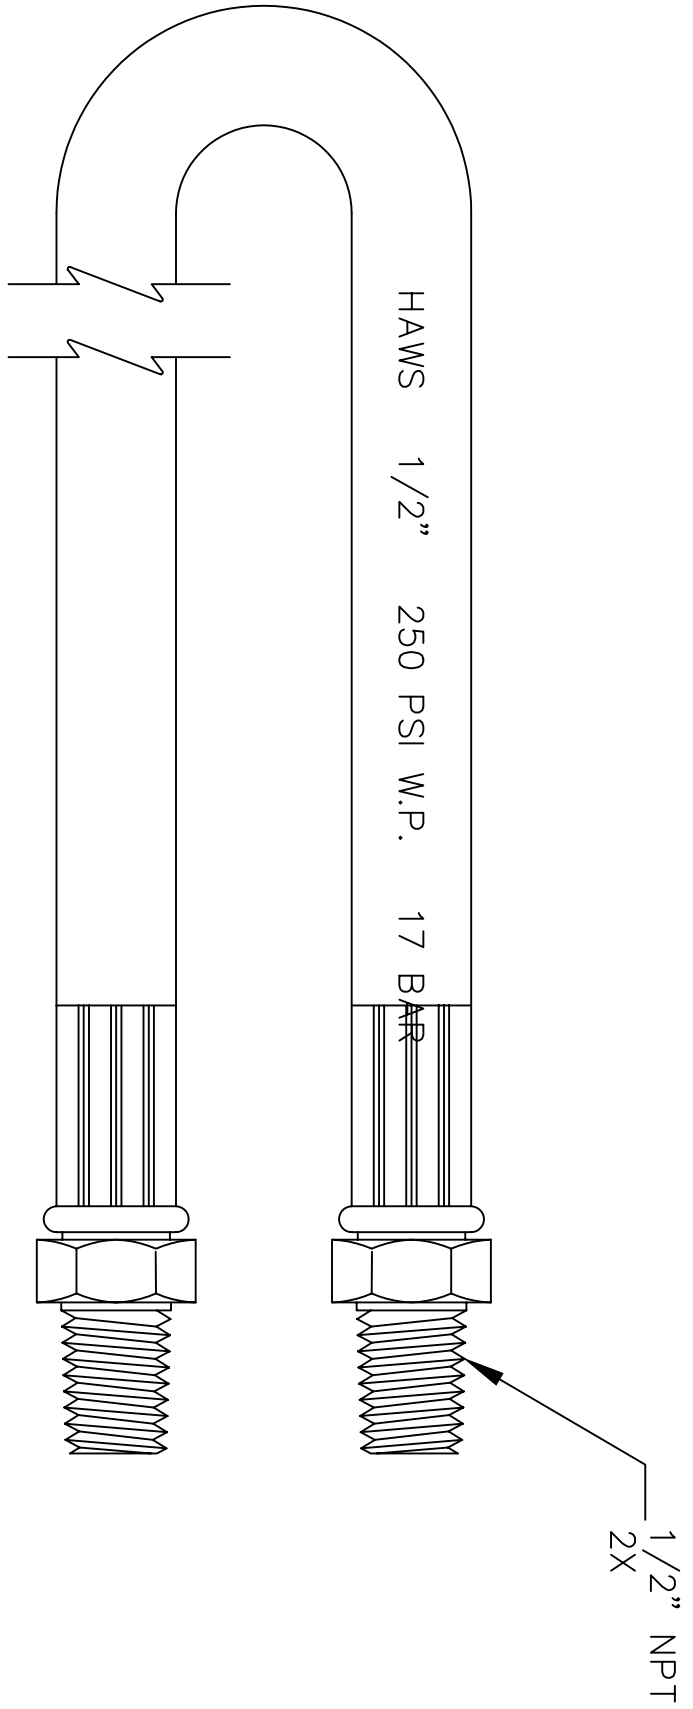

## SPECIFICATIONS

---

Model SP140 is an 8' (243.8 cm), 250 psi (17.2 bar) hose with a chrome-plated swivel fitting at one end to facilitate ease of operation.

1/2" NPT  
2X

REV	ZONE	DESCRIPTION	ECN	DATE	BY/APVD
4		REVISIONS			

ECHO NUMBER: 1120		ECN NUMBER:					
DRAWN BY: M.A.Y.		DATE: 9-30-99		TITLE: MODEL SP140		PART NUMBER: SP140	
APPROVED:		SCALE: 2:1		DWC. TYPE: ENVELOPE		DRAWING NUMBER: SP140	
						REV. 0	