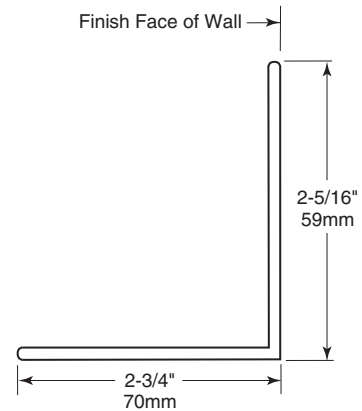

**SURFACE-MOUNTED
MAXIMUM SECURITY
SOAP DISH
(FRONT MOUNTED)**

MSA-5

CONSTRUCTION:

Fabricated of type 304 11-gauge (3mm) stainless steel, with three 3/8" (10mm) diameter drainage holes.

Surface-Mounted Maximum Security Soap Dish Front Mounted shall be Model MSA-5 of Gamco Commercial Restroom Accessories, One Gamco Place, Durant, OK.