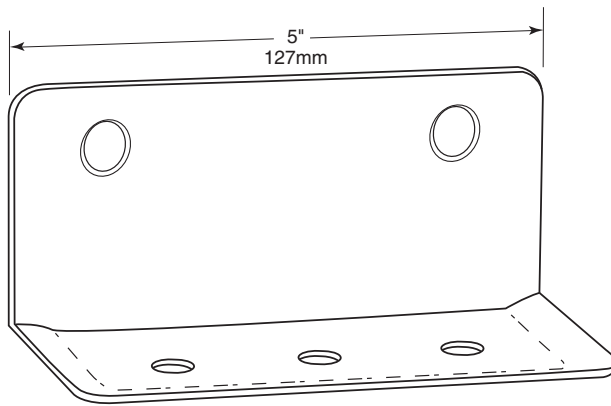

**SURFACE-MOUNTED
MAXIMUM SECURITY
SOAP DISH
(FRONT MOUNTED)**

MSA-5

CONSTRUCTION:

Fabricated of type 304 11-gauge (3mm) stainless steel, with three 3/8" (10mm) diameter drainage holes.

Surface-Mounted Maximum Security Soap Dish Front Mounted shall be Model MSA-5 of Gamco Commercial Restroom Accessories, One Gamco Place, Durant, OK.