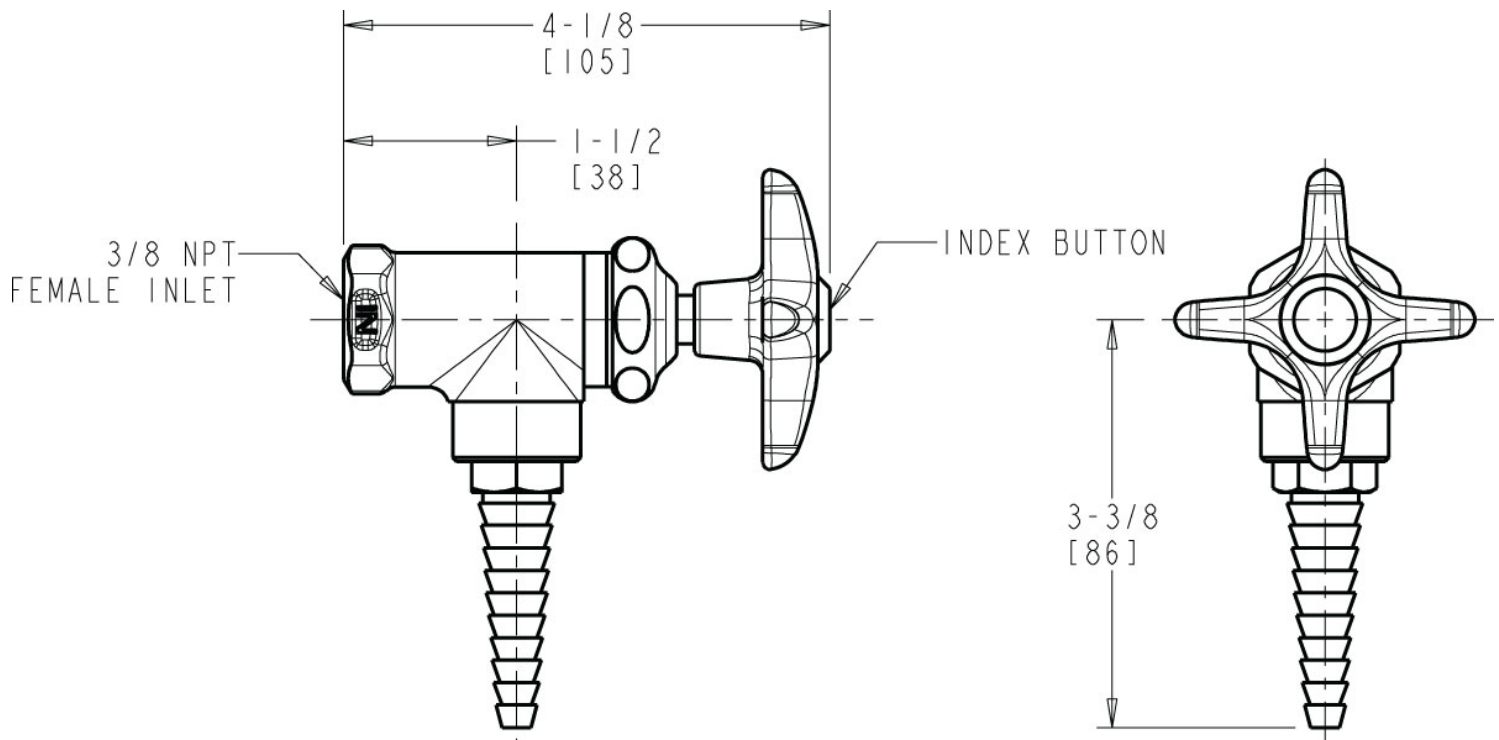

## Architect/Engineer Specification

Chicago Faucets No. LWV2-A11 Single water valve for wall or turret mount, polished chrome finish. Laboratory nozzle with 10 serrations for laboratory hose. Slow compression operating cartridge, left-hand turn. 2-1/2" cross handle with button indexed 'CW'.