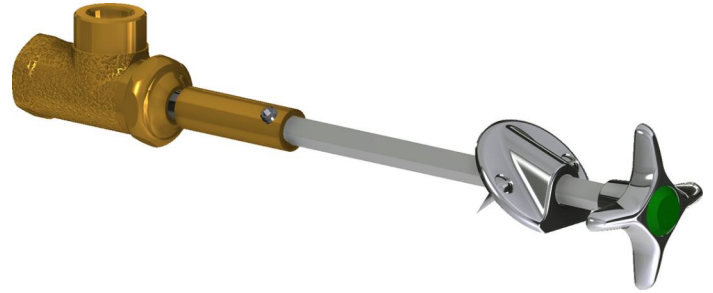

L Series Lab Fittings

LRV-W6-A1A

Product Type

Remote valve for 45° angle panels

Features & Specifications

- Vandal Proof 2-1/2" Cross handle
- Slow compression operating cartridge, left-hand
- Complies with the requirements of the Buy American Act of 1933.

Performance Specification

- Rated Operating Pressure: 20-125 PSI max. (for Water service)
- Rated Operating Temperature: 40-140°F

Warranty

- 5-Year Limited Faucet Warranty
- 1-Year Limited Finish Warranty
- 5-Year Limited Mechanical Warranty

Codes & Standards

- ASME A112.18.1/CSA B125.1

Job Name _____

Item Number _____

Section/Tag _____

Model Specified _____

Architect _____

Engineer _____

Contractor _____

☐ Submitted as Shown

☐ Submitted with Variations

Date _____

2100 South Clearwater Drive
Des Plaines, IL
P: 847/803-5000
F: 847/803-5454
Technical: 800/TEC-TRUE
www.chicagofaucets.com