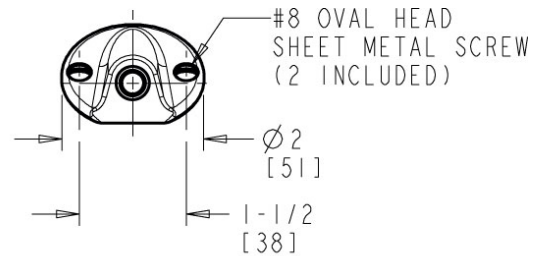

**Architect/Engineer Specification**

Chicago Faucets No. LRV-W6-A1A Remote valve for 45° angle panels, polished chrome finish. Slow compression operating cartridge, left-hand turn. 2-1/2" cross handle. Laboratory index button, dark green with white letters, CW (Cold Water).