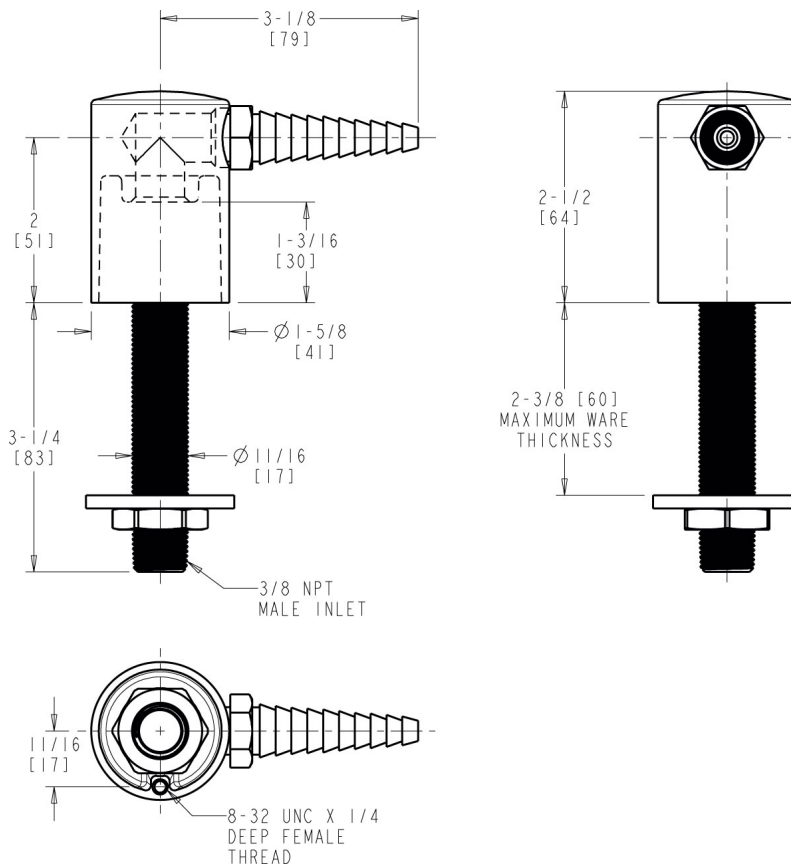

Contractor \_\_\_\_\_

Submitted as Shown       Submitted with Variations

Date \_\_\_\_\_

**Architect/Engineer Specification**

Chicago Faucets No. LRS-D01 Wall- or deck-mounted remote turret, Chrome finish. Laboratory nozzle with 10 serrations for laboratory hose.