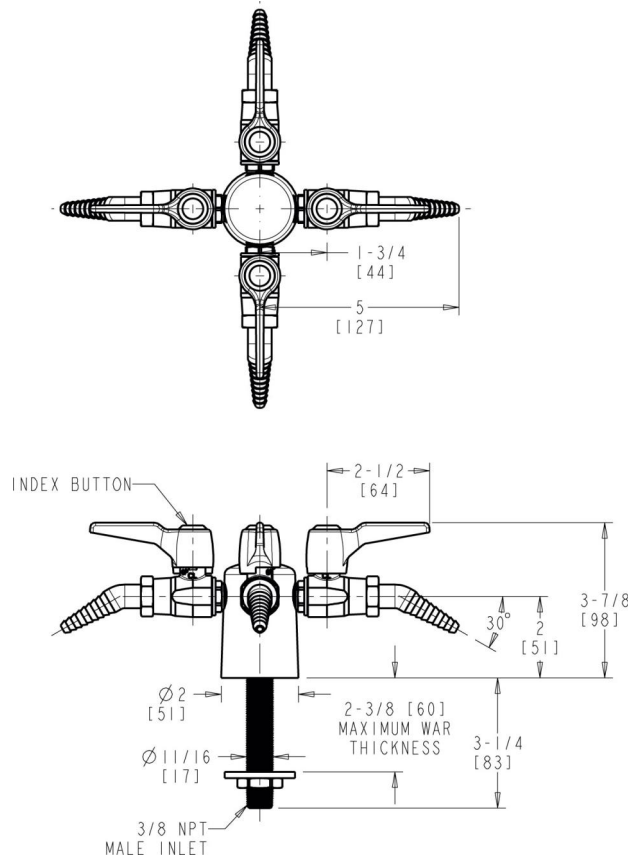

L Series Lab Fittings

LGB1-21G-40

Product Type

Deck-mounted laboratory turret with ball valve

Features & Specifications

- Laboratory 30-degree angled nozzle with 10 serrations for laboratory hose
- Complies with the requirements of the Buy American Act of 1933.

Contractor _____

Submitted as Shown Submitted with Variations

Date _____

Architect/Engineer Specification

Chicago Faucets No. LGB1-21G-40 Deck-mounted laboratory turret with ball valve, polished chrome finish. Laboratory 30-degree angled nozzle with 10 serrations for laboratory hose. Laboratory index button, pink with black letters, CO2.