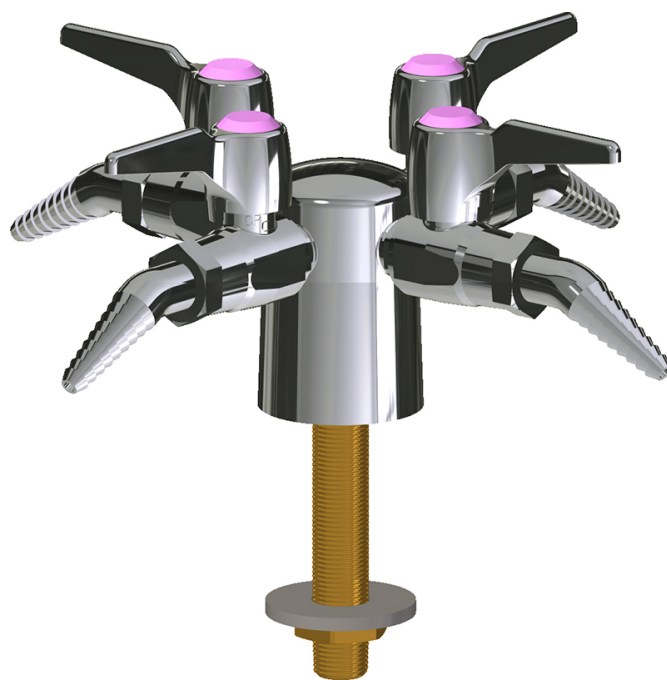

L Series Lab Fittings

LGB1-21G-40

Product Type

Deck-mounted laboratory turret with ball valve

Features & Specifications

- Laboratory 30-degree angled nozzle with 10 serrations for laboratory hose
- Complies with the requirements of the Buy American Act of 1933.

Contractor _____

Submitted as Shown Submitted with Variations

Date _____

Architect/Engineer Specification

Chicago Faucets No. LGB1-21G-40 Deck-mounted laboratory turret with ball valve, polished chrome finish. Laboratory 30-degree angled nozzle with 10 serrations for laboratory hose. Laboratory index button, pink with black letters, CO2.