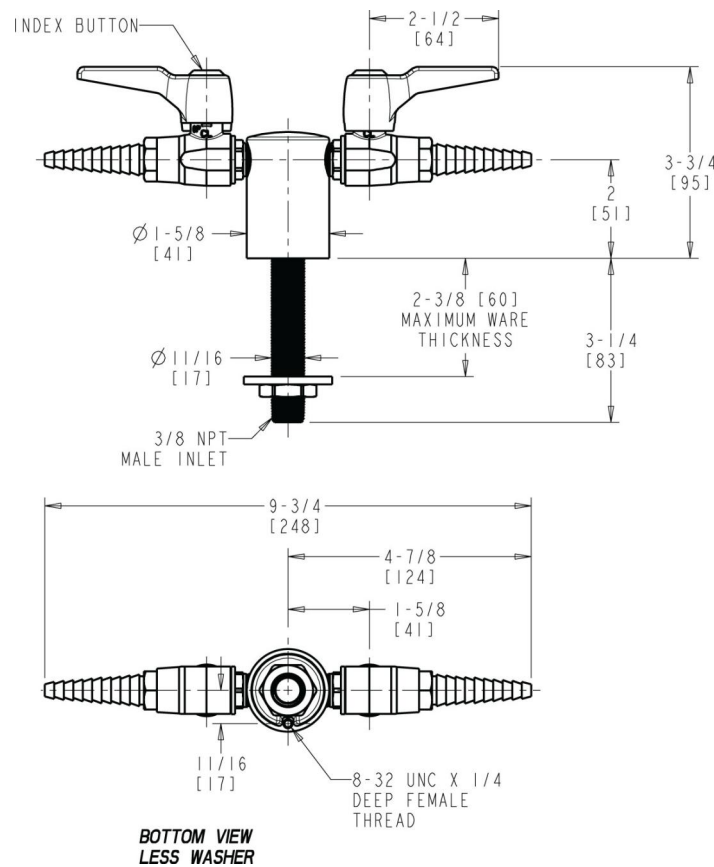

Contractor _____

Submitted as Shown Submitted with Variations

Date _____

Architect/Engineer Specification

Chicago Faucets No. LGB1-11G-25 Deck-mounted laboratory turret with ball valve, polished chrome finish. Laboratory nozzle with 10 serrations for laboratory hose. Laboratory index button, pink with black letters, CO2.