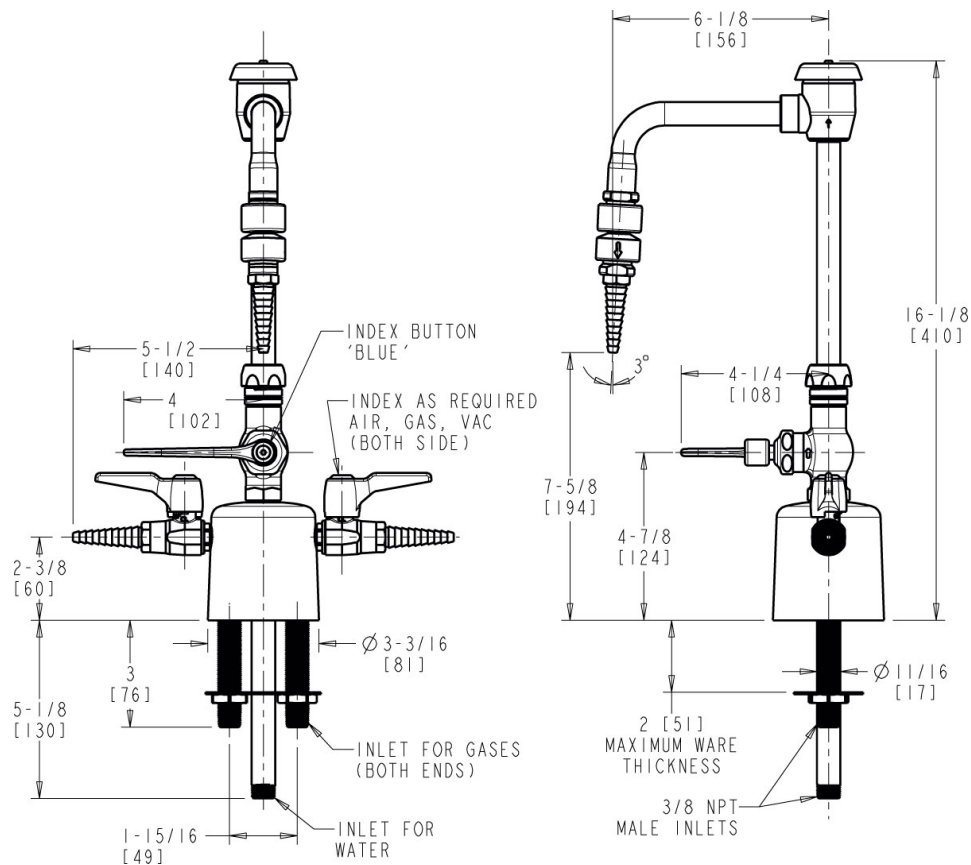

L Series Lab Fittings

LCF1-CC-C2B3

Product Type

Deck-mounted triple service combination valve

Features & Specifications

- Handle includes color-coded index
- 6" Rigid/swing gooseneck spout with atmospheric vacuum breaker
- Straight serrated nozzle with vacuum breaker
- Vandal Proof 4" Wristblade handle
- Quatern® Control-A-Flo® compression operating cartridge, right-hand
- Inline atmospheric vacuum breaker
- Complies with the requirements of the Buy American Act of 1933.

Contractor _____

Submitted as Shown Submitted with Variations

Date _____

2100 South Clearwater Drive
Des Plaines, IL
P: 847/803-5000
F: 847/803-5454
Technical: 800/TEC-TRUE
www.chicagofaucets.com

Architect/Engineer Specification

Chicago Faucets No. LCF1-CC-C2B3 Deck-mounted triple service combination valve, polished chrome finish. 6" rigid/swing gooseneck spout with atmospheric vacuum breaker. Straight serrated nozzle with vacuum breaker. Quatern® Control-A-Flo® compression operating cartridge, right-hand turn. 4" wristblade handle. Inline atmospheric vacuum breaker.