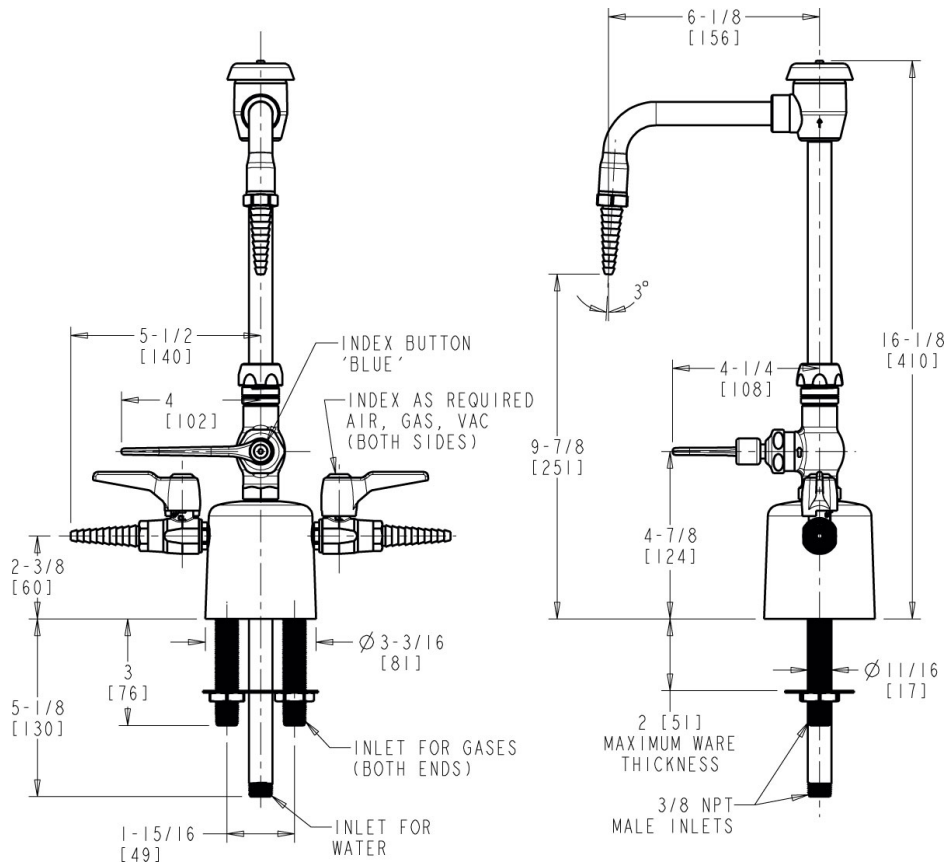

L Series Lab Fittings

LCF1-CC-C2B1

Product Type

Deck-mounted triple service combination valve

Features & Specifications

- Handle includes color-coded index
- 6" Rigid/swing gooseneck spout with atmospheric vacuum breaker
- Laboratory nozzle with 10 serrations for laboratory hose
- Vandal Proof 4" Wristblade handle
- Quatern® Control-A-Flo® compression operating cartridge, right-hand
- Complies with the requirements of the Buy American Act of 1933.

Contractor _____

Submitted as Shown

Submitted with Variations

Date _____

2100 South Clearwater Drive
Des Plaines, IL
P: 847/803-5000
F: 847/803-5454
Technical: 800/TEC-TRUE
www.chicagofaucets.com

Architect/Engineer Specification

Chicago Faucets No. LCF1-CC-C2B1 Deck-mounted triple service combination valve, polished chrome finish. 6" rigid/swing gooseneck spout with atmospheric vacuum breaker. Laboratory nozzle with 10 serrations for laboratory hose. Quatum® Control-A-Flo® compression operating cartridge, right-hand turn. 4" wristblade handle.