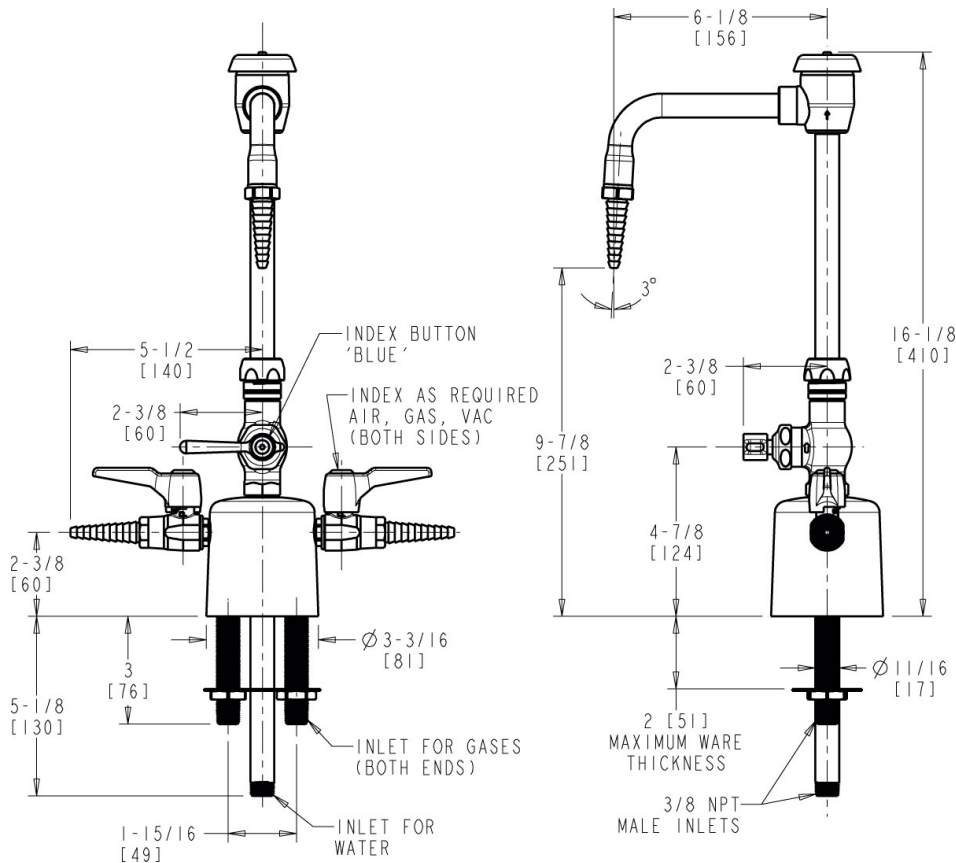

L Series Lab Fittings

LCF1-CC-B3B1

Product Type

Deck-mounted triple service combination valve

Features & Specifications

- Handle includes color-coded index
- 6" Rigid/swing gooseneck spout with atmospheric vacuum breaker
- Laboratory nozzle with 10 serrations for laboratory hose
- Vandal Proof 2-3/8" Lever handle
- Ceramic 1/4-turn operating cartridge, right-hand
- Complies with the requirements of the Buy American Act of 1933.

Contractor _____

Submitted as Shown

Submitted with Variations

Date _____

2100 South Clearwater Drive
Des Plaines, IL
P: 847/803-5000
F: 847/803-5454
Technical: 800/TEC-TRUE
www.chicagofaucets.com

Architect/Engineer Specification

Chicago Faucets No. LCF1-CC-B3B1 Deck-mounted triple service combination valve, polished chrome finish. 6" rigid/swing gooseneck spout with atmospheric vacuum breaker. Laboratory nozzle with 10 serrations for laboratory hose. Ceramic quarter-turn operating cartridge, right-hand turn. 2-3/8" lever handle. 2-3/8" lever handle.