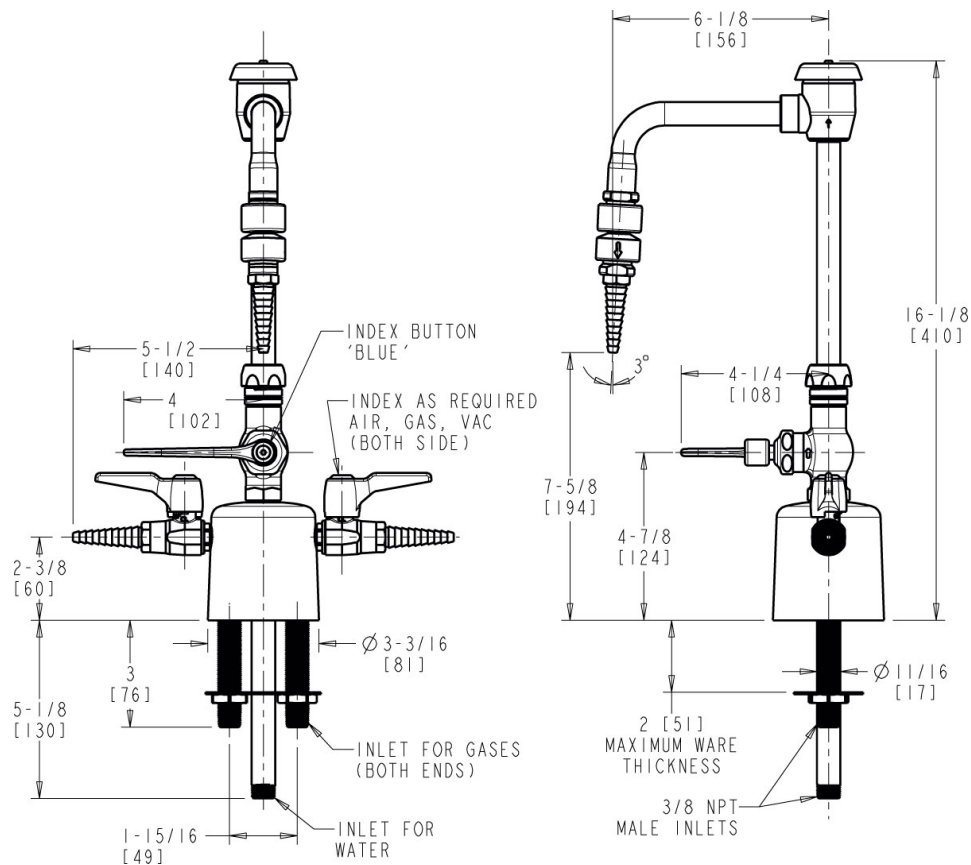

L Series Lab Fittings

LCF1-CC-B2B3

Product Type

Deck-mounted triple service combination valve

Features & Specifications

- Handle includes color-coded index
- 6" Rigid/swing gooseneck spout with atmospheric vacuum breaker
- Laboratory nozzle with 10 serrations for laboratory hose
- Vandal Proof 4" Wristblade handle
- Ceramic 1/4-turn operating cartridge, right-hand
- Inline atmospheric vacuum breaker
- Complies with the requirements of the Buy American Act of 1933.

Contractor _____

Submitted as Shown

Submitted with Variations

Date _____

Architect/Engineer Specification

Chicago Faucets No. LCF1-CC-B2B3 Deck-mounted triple service combination valve, polished chrome finish. 6" rigid/swing gooseneck spout with atmospheric vacuum breaker. Laboratory nozzle with 10 serrations for laboratory hose. Ceramic quarter-turn operating cartridge, right-hand turn. 4" wristblade handle. Inline atmospheric vacuum breaker.