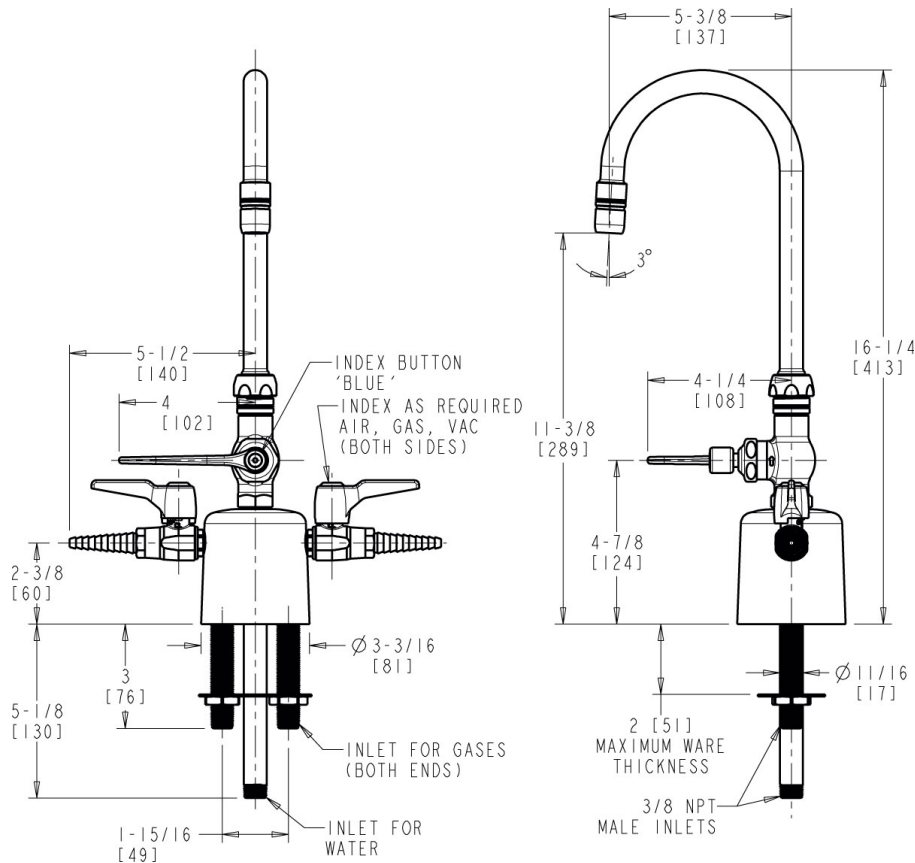

Engineer \_\_\_\_\_

Contractor \_\_\_\_\_

Submitted as Shown       Submitted with Variations

Date \_\_\_\_\_

2100 South Clearwater Drive  
Des Plaines, IL  
P: 847/803-5000  
F: 847/803-5454  
Technical: 800/TEC-TRUE  
www.chicagofaucets.com

**Architect/Engineer Specification**

Chicago Faucets No. LCF1-CC-B2A2 Deck-mounted triple service combination valve, polished chrome finish. 5-1/4" rigid/swing gooseneck spout. Pressure compensating Softflo aerator with adapter, 2.2 GPM. Ceramic quarter-turn operating cartridge, right-hand turn. 4" wristblade handle.