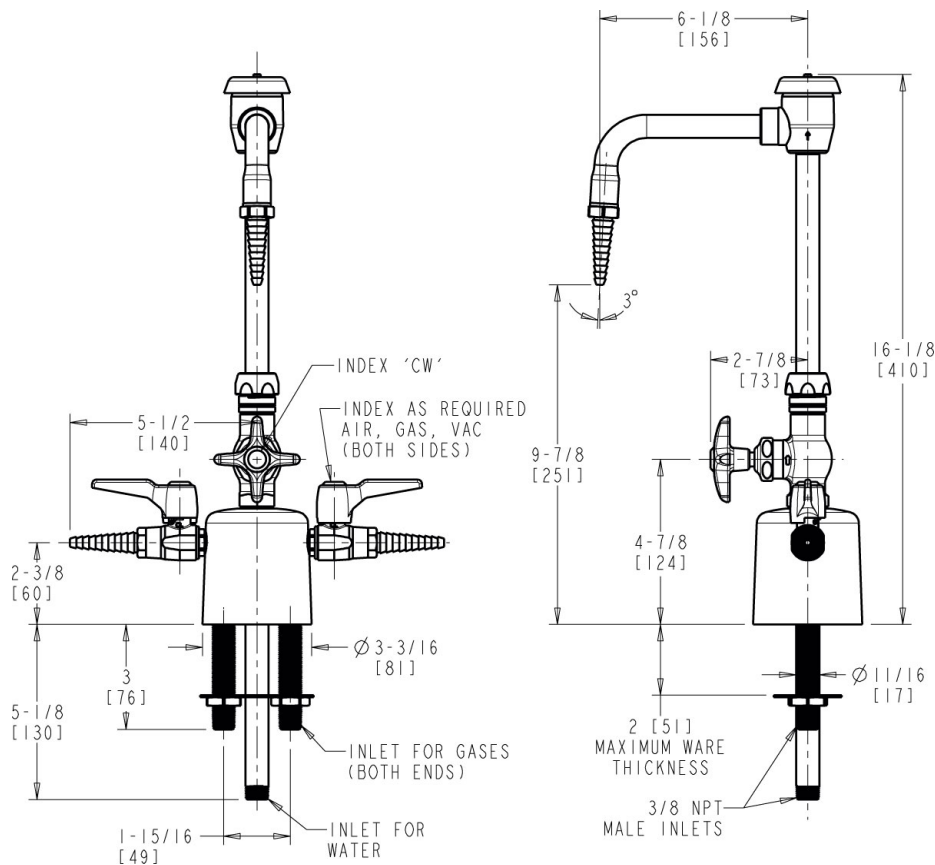

L Series Lab Fittings

LCF1-CC-B1B1

Product Type

Deck-mounted triple service combination valve

Features & Specifications

- 6" Rigid/swing gooseneck spout with atmospheric vacuum breaker
- Laboratory nozzle with 10 serrations for laboratory hose
- Vandal Proof 2-1/2" Cross handle with button indexed 'CW'
- Ceramic 1/4-turn operating cartridge, left-hand
- Complies with the requirements of the Buy American Act of 1933.

Contractor _____

Submitted as Shown Submitted with Variations

Date _____

2100 South Clearwater Drive
Des Plaines, IL
P: 847/803-5000
F: 847/803-5454
Technical: 800/TEC-TRUE
www.chicagofaucets.com

Architect/Engineer Specification

Chicago Faucets No. LCF1-CC-B1B1 Deck-mounted triple service combination valve, polished chrome finish. 6" rigid/swing gooseneck spout with atmospheric vacuum breaker. Laboratory nozzle with 10 serrations for laboratory hose. Ceramic quarter-turn operating cartridge, left-hand turn. 2-1/2" cross handle with button indexed 'CW'.