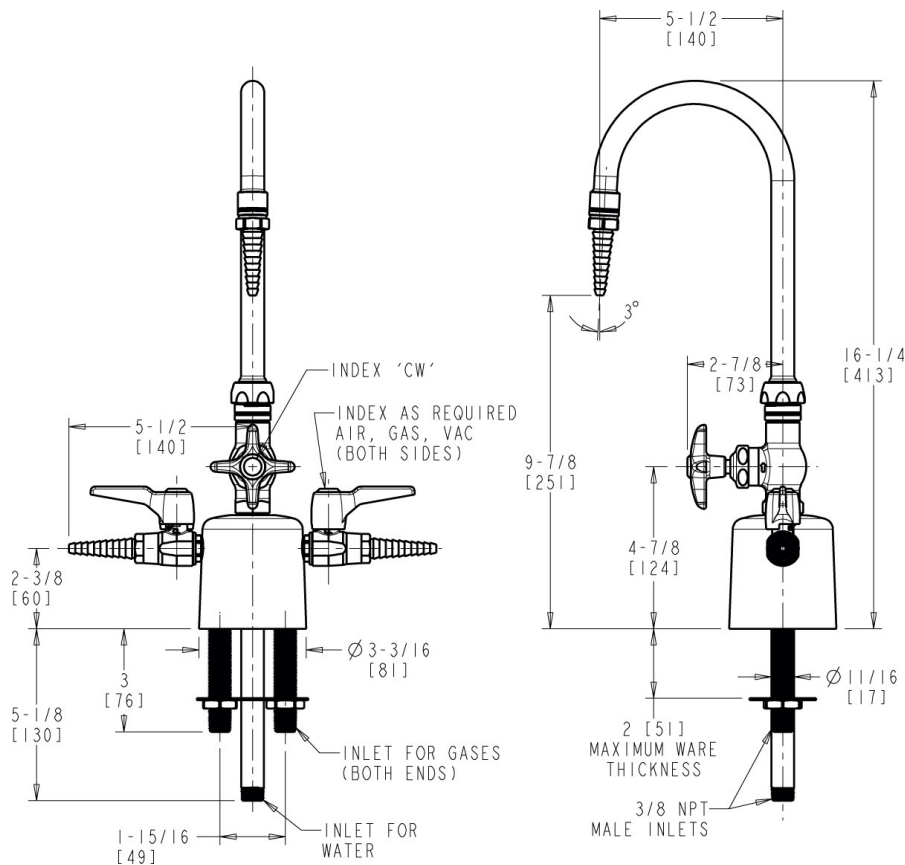

L Series Lab Fittings

LCF1-CC-B1A1

Product Type

Deck-mounted triple service combination valve

Features & Specifications

- 5-1/4" Rigid/swing gooseneck spout
- Laboratory nozzle with 10 serrations for laboratory hose
- Vandal Proof 2-1/2" Cross handle with button indexed 'CW'
- Ceramic 1/4-turn operating cartridge, left-hand
- Complies with the requirements of the Buy American Act of 1933.

Contractor _____

Submitted as Shown Submitted with Variations

Date _____

2100 South Clearwater Drive
Des Plaines, IL
P: 847/803-5000
F: 847/803-5454
Technical: 800/TEC-TRUE
www.chicagofaucets.com

Architect/Engineer Specification

Chicago Faucets No. LCF1-CC-B1A1 Deck-mounted triple service combination valve, polished chrome finish. 5-1/4" rigid/swing gooseneck spout. Laboratory nozzle with 10 serrations for laboratory hose. Ceramic quarter-turn operating cartridge, left-hand turn. 2-1/2" cross handle with button indexed 'CW'.