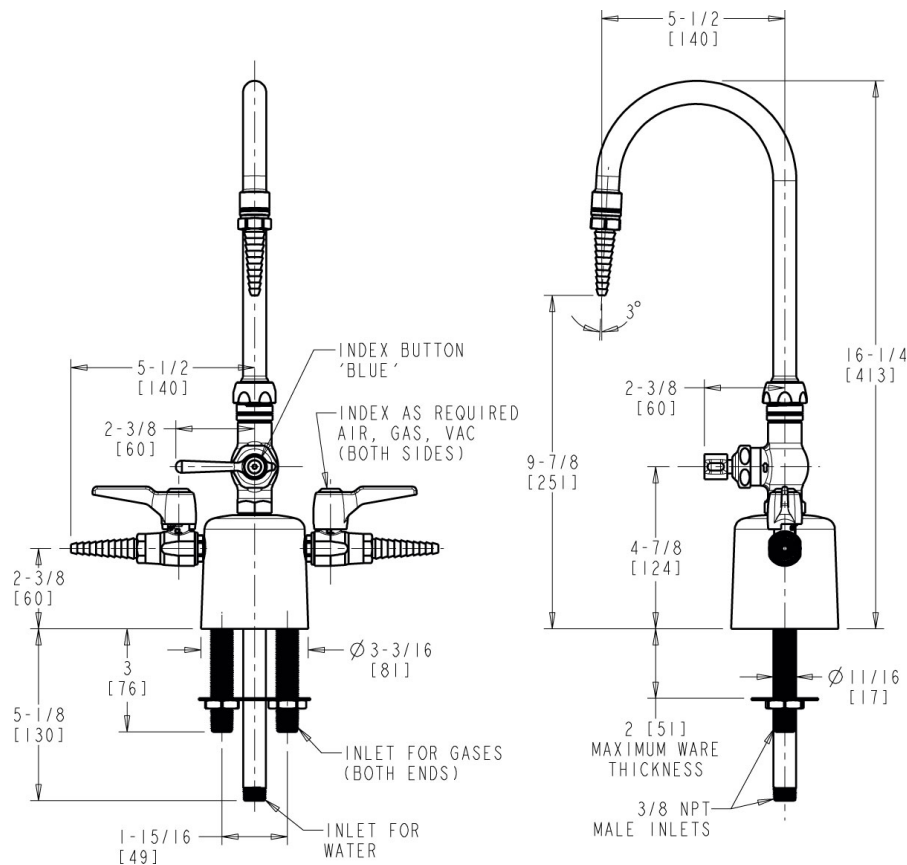

L Series Lab Fittings

LCF1-CC-A3A1

Product Type

Deck-mounted triple service combination valve

Features & Specifications

- Handle includes color-coded index
- 5-1/4" Rigid/swing gooseneck spout
- Laboratory nozzle with 10 serrations for laboratory hose
- Vandal Proof 2-3/8" Lever handle
- Quatern® compression operating cartridge, right-hand
- Complies with the requirements of the Buy American Act of 1933.

Contractor _____

Submitted as Shown Submitted with Variations

Date _____

2100 South Clearwater Drive
Des Plaines, IL
P: 847/803-5000
F: 847/803-5454
Technical: 800/TEC-TRUE
www.chicagofaucets.com

Architect/Engineer Specification

Chicago Faucets No. LCF1-CC-A3A1 Deck-mounted triple service combination valve, polished chrome finish. 5-1/4" rigid/swing gooseneck spout. Laboratory nozzle with 10 serrations for laboratory hose. Quaturn® compression operating cartridge, right-hand turn. 2-3/8" lever handle.