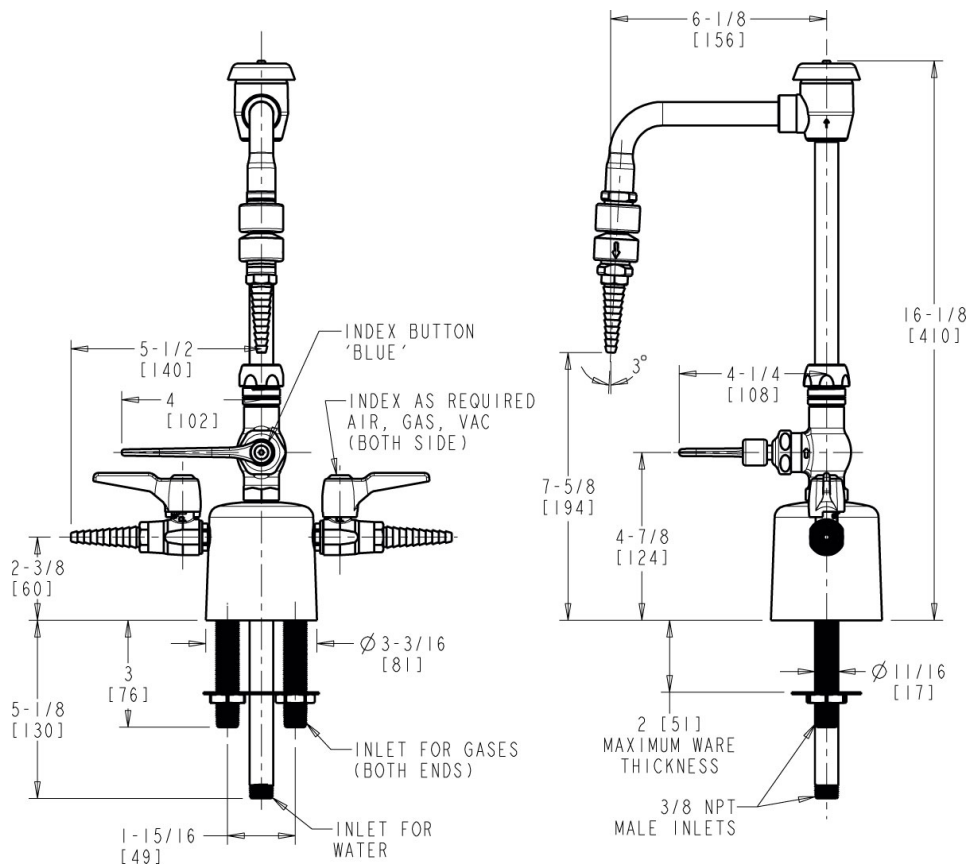

Engineer \_\_\_\_\_

Contractor \_\_\_\_\_

Submitted as Shown

Submitted with Variations

Date \_\_\_\_\_

2100 South Clearwater Drive  
Des Plaines, IL  
P: 847/803-5000  
F: 847/803-5454  
Technical: 800/TEC-TRUE  
www.chicagofaucets.com

**Architect/Engineer Specification**

Chicago Faucets No. LCF1-CC-A2B3 Deck-mounted triple service combination valve, polished chrome finish. 6" rigid/swing gooseneck spout with atmospheric vacuum breaker. Straight serrated nozzle with vacuum breaker. Quatern® compression operating cartridge, right-hand turn. 4" wristblade handle. Inline atmospheric vacuum breaker.