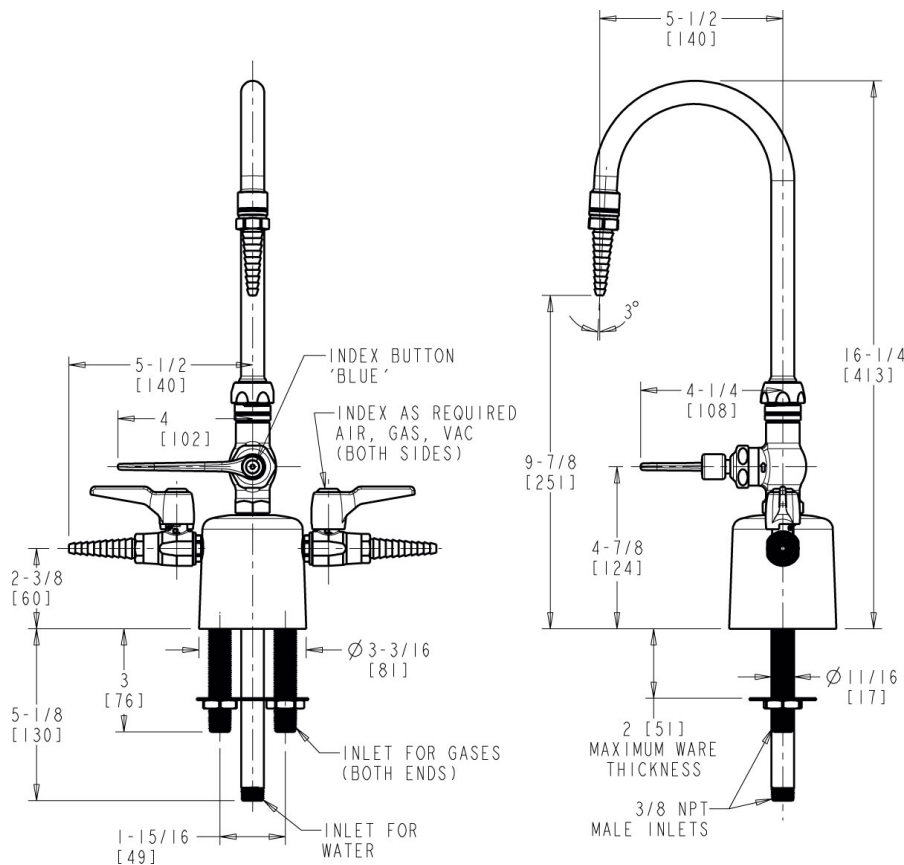

L Series Lab Fittings

LCF1-CC-A2A1

Product Type

Deck-mounted triple service combination valve

Features & Specifications

- Handle includes color-coded index
- 5-1/4" Rigid/swing gooseneck spout
- Laboratory nozzle with 10 serrations for laboratory hose
- Vandal Proof 4" Wristblade handle
- Quatern® compression operating cartridge, right-hand
- Complies with the requirements of the Buy American Act of 1933.

Contractor _____

Submitted as Shown Submitted with Variations

Date _____

Architect/Engineer Specification

Chicago Faucets No. LCF1-CC-A2A1 Deck-mounted triple service combination valve, polished chrome finish. 5-1/4" rigid/swing gooseneck spout. Laboratory nozzle with 10 serrations for laboratory hose. Quaturn® compression operating cartridge, right-hand turn. 4" wristblade handle.