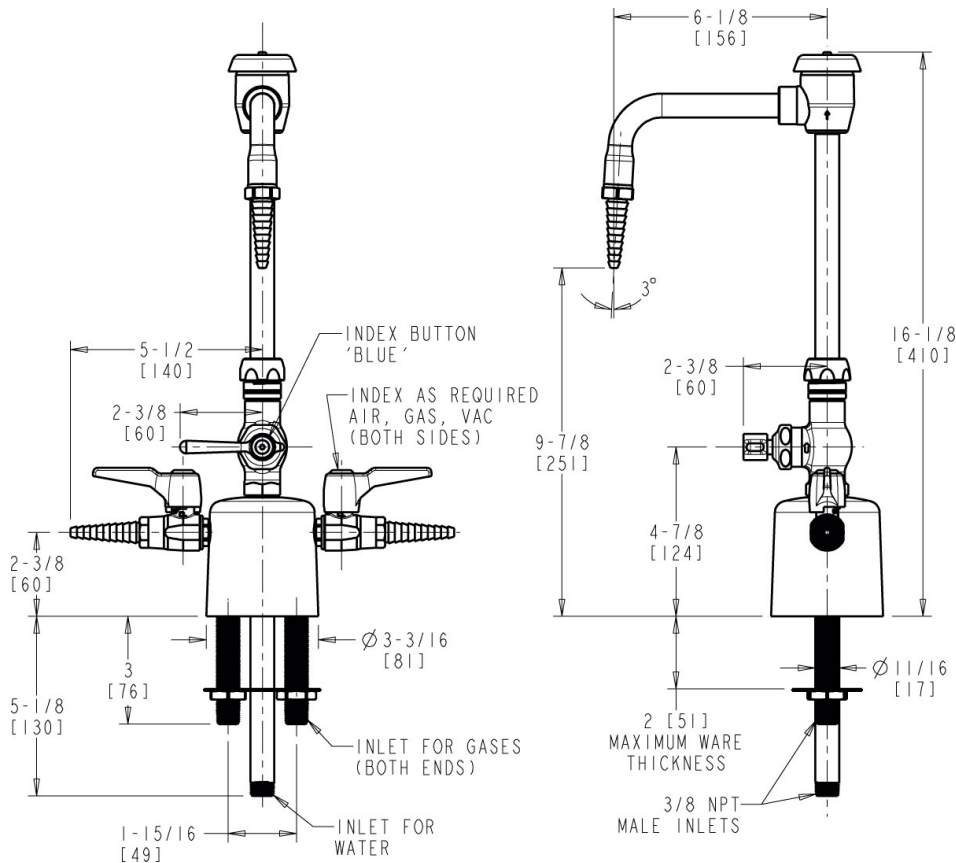

Contractor \_\_\_\_\_

Submitted as Shown       Submitted with Variations

Date \_\_\_\_\_

**Architect/Engineer Specification**

Chicago Faucets No. LCF1-AB-A3B1 Deck-mounted triple service combination valve, polished chrome finish. 6" rigid/swing gooseneck spout with atmospheric vacuum breaker. Laboratory nozzle with 10 serrations for laboratory hose. Quatum™ compression operating cartridge, right-hand turn. 2-3/8" lever handle. 2-3/8" lever handle.