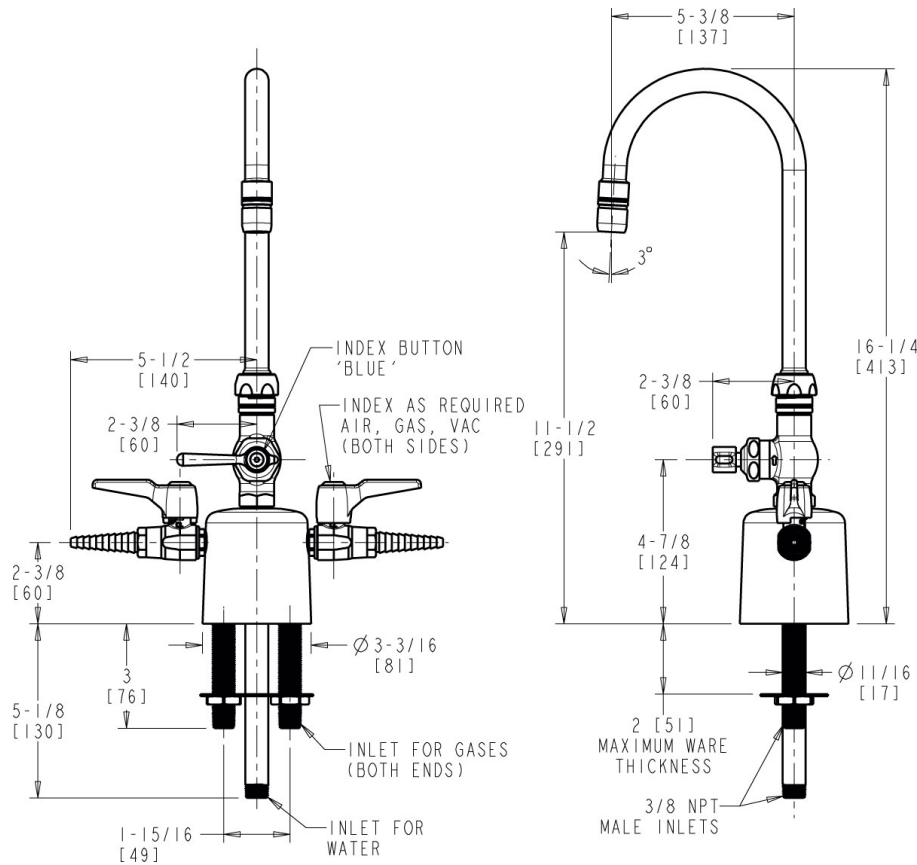

Contractor \_\_\_\_\_

Submitted as Shown       Submitted with Variations

Date \_\_\_\_\_

2100 South Clearwater Drive  
Des Plaines, IL  
P: 847/803-5000  
F: 847/803-5454  
Technical: 800/TEC-TRUE  
www.chicagofaucets.com

**Architect/Engineer Specification**

Chicago Faucets No. LCF1-AB-A3A2 Deck-mounted triple service combination valve, polished chrome finish. 5-1/4" rigid/swing gooseneck spout. Pressure compensating Softflo aerator with adapter, 2.2 GPM. Quatern™ compression operating cartridge, right-hand turn. 2-3/8" lever handle.