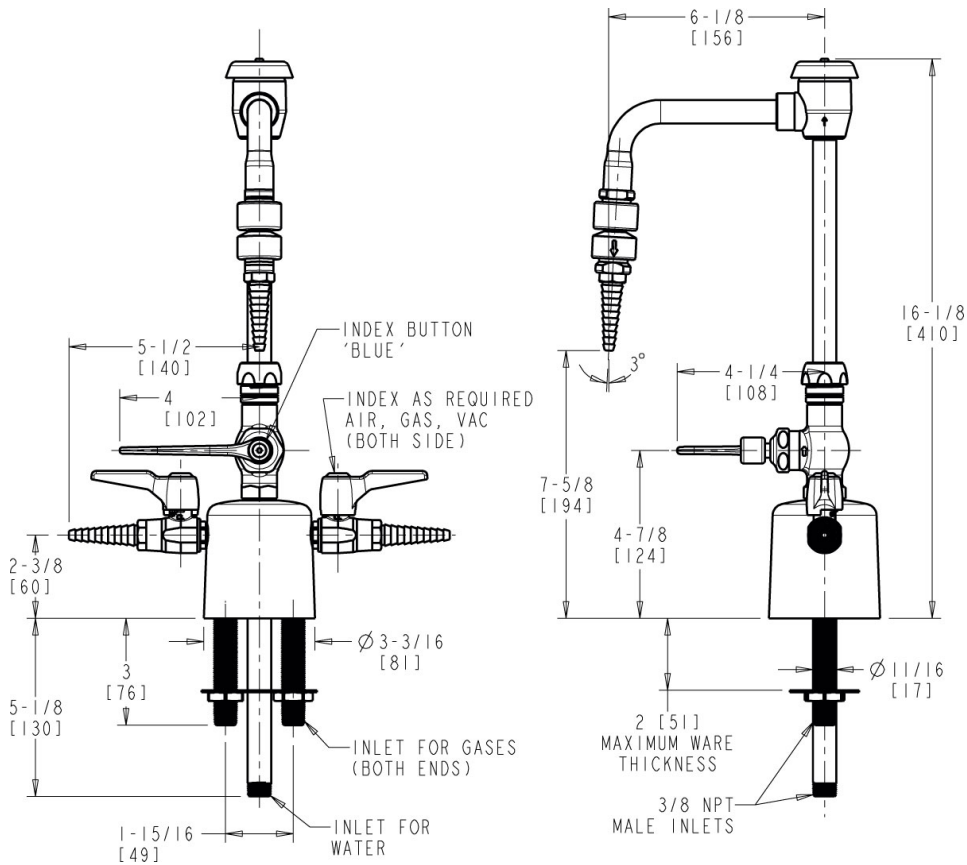

Engineer \_\_\_\_\_

Contractor \_\_\_\_\_

Submitted as Shown

Submitted with Variations

Date \_\_\_\_\_

**Architect/Engineer Specification**

Chicago Faucets No. LCF1-AB-A2B3 Deck-mounted triple service combination valve, polished chrome finish. 6" rigid/swing gooseneck spout with atmospheric vacuum breaker. Straight serrated nozzle with vacuum breaker. Quatern™ compression operating cartridge, right-hand turn. 4" wristblade handle. Inline atmospheric vacuum breaker.