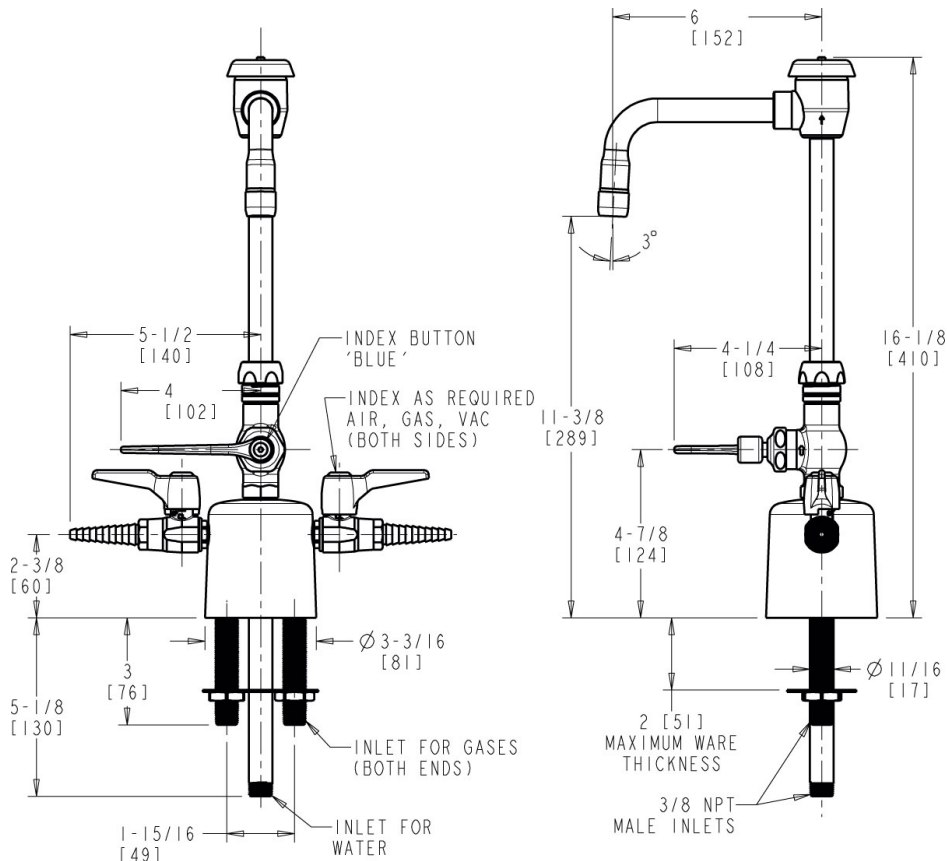

Engineer \_\_\_\_\_

Contractor \_\_\_\_\_

Submitted as Shown

Submitted with Variations

Date \_\_\_\_\_

**Architect/Engineer Specification**

Chicago Faucets No. LCF1-AB-A2B2 Deck-mounted triple service combination valve, polished chrome finish. 6" rigid/swing gooseneck spout with atmospheric vacuum breaker. Pressure compensating Softflo aerator with adapter, 2.2 GPM. Quatern™ compression operating cartridge, right-hand turn. 4" wristblade handle.