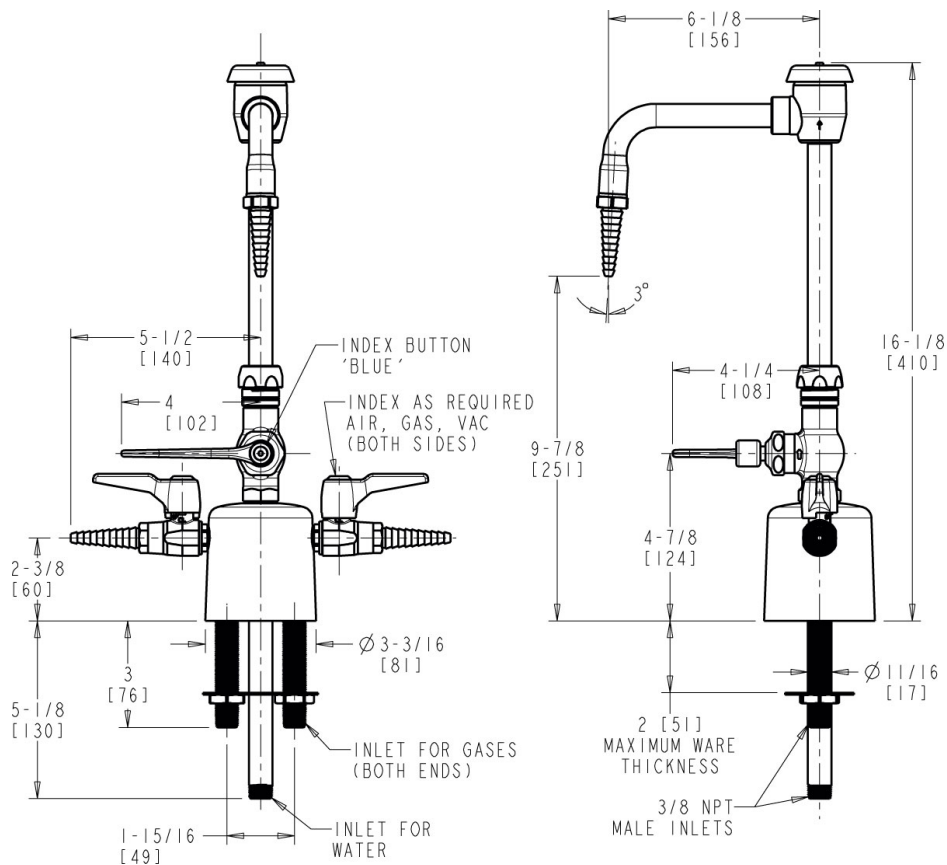

L Series Lab Fittings

LCF1-AB-A2B1

Product Type

Deck-mounted triple service combination valve

Features & Specifications

- Handle includes color-coded index
- 6" Rigid/swing gooseneck spout with atmospheric vacuum breaker
- Laboratory nozzle with 10 serrations for laboratory hose
- Vandal Proof 4" Wristblade handle
- Quatern™ compression operating cartridge, right-hand
- Complies with the requirements of the Buy American Act of 1933.

Contractor _____

Submitted as Shown Submitted with Variations

Date _____

2100 South Clearwater Drive
Des Plaines, IL
P: 847/803-5000
F: 847/803-5454
Technical: 800/TEC-TRUE
www.chicagofaucets.com

Architect/Engineer Specification

Chicago Faucets No. LCF1-AB-A2B1 Deck-mounted triple service combination valve, polished chrome finish. 6" rigid/swing gooseneck spout with atmospheric vacuum breaker. Laboratory nozzle with 10 serrations for laboratory hose. Quatum™ compression operating cartridge, right-hand turn. 4" wristblade handle.