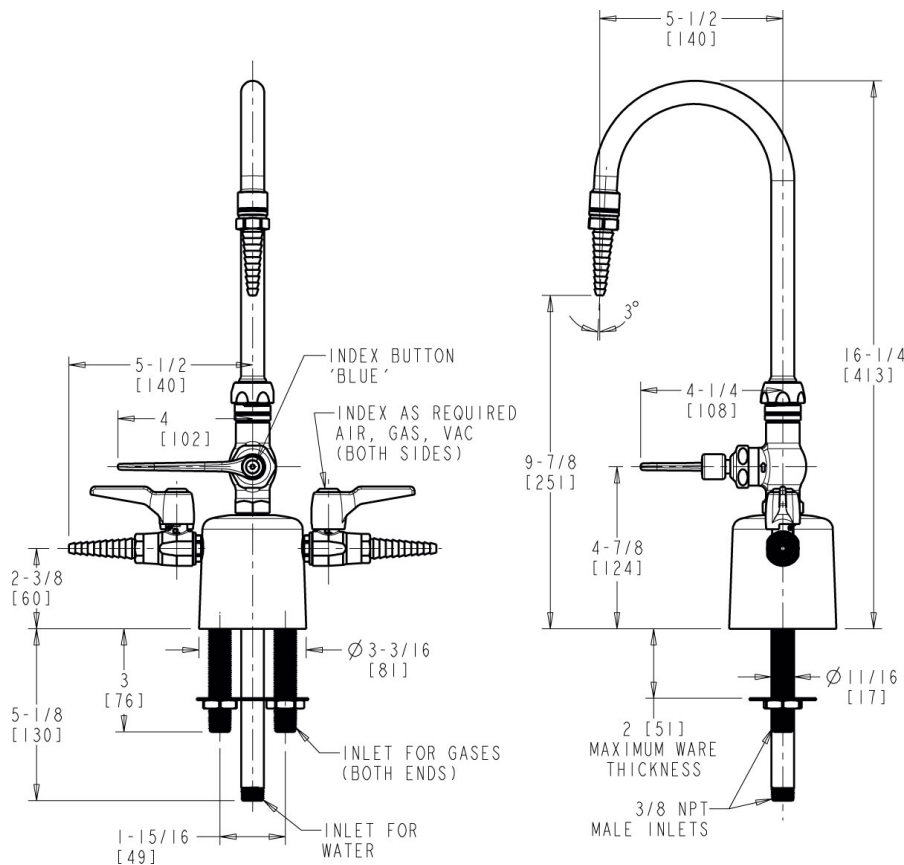

L Series Lab Fittings

LCF1-AB-A2A1

Product Type

Deck-mounted triple service combination valve

Features & Specifications

- Handle includes color-coded index
- 5-1/4" Rigid/swing gooseneck spout
- Laboratory nozzle with 10 serrations for laboratory hose
- Vandal Proof 4" Wristblade handle
- Quatern™ compression operating cartridge, right-hand
- Complies with the requirements of the Buy American Act of 1933.

Contractor _____

Submitted as Shown Submitted with Variations

Date _____

2100 South Clearwater Drive
Des Plaines, IL
P: 847/803-5000
F: 847/803-5454
Technical: 800/TEC-TRUE
www.chicagofaucets.com

Architect/Engineer Specification

Chicago Faucets No. LCF1-AB-A2A1 Deck-mounted triple service combination valve, polished chrome finish. 5-1/4" rigid/swing gooseneck spout. Laboratory nozzle with 10 serrations for laboratory hose. Quatum™ compression operating cartridge, right-hand turn. 4" wristblade handle.