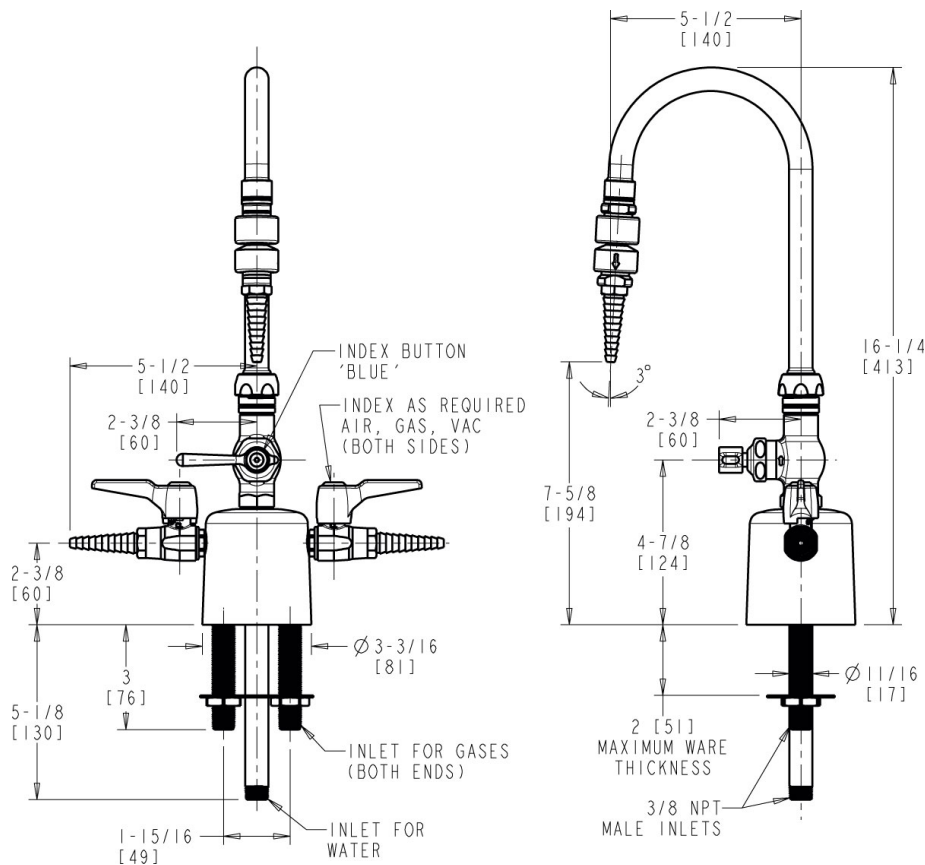

L Series Lab Fittings

LCF1-AA-C3A3

Product Type

Deck-mounted triple service combination valve

Features & Specifications

- Handle includes color-coded index
- 5-1/4" Rigid/swing gooseneck spout
- Straight serrated nozzle with vacuum breaker
- Vandal Proof 2-3/8" Lever handle
- Quatern™ Control-A-Flo™ compression operating cartridge, right-hand
- Inline atmospheric vacuum breaker
- Complies with the requirements of the Buy American Act of 1933.

Contractor _____

Submitted as Shown

Submitted with Variations

Date _____

2100 South Clearwater Drive
Des Plaines, IL
P: 847/803-5000
F: 847/803-5454
Technical: 800/TEC-TRUE
www.chicagofaucets.com

Architect/Engineer Specification

Chicago Faucets No. LCF1-AA-C3A3 Deck-mounted triple service combination valve, polished chrome finish. 5-1/4" rigid/swing gooseneck spout. Straight serrated nozzle with vacuum breaker. Quatern™ Control-A-Flo compression operating cartridge, right-hand turn. 2-3/8" lever handle. Inline atmospheric vacuum breaker.