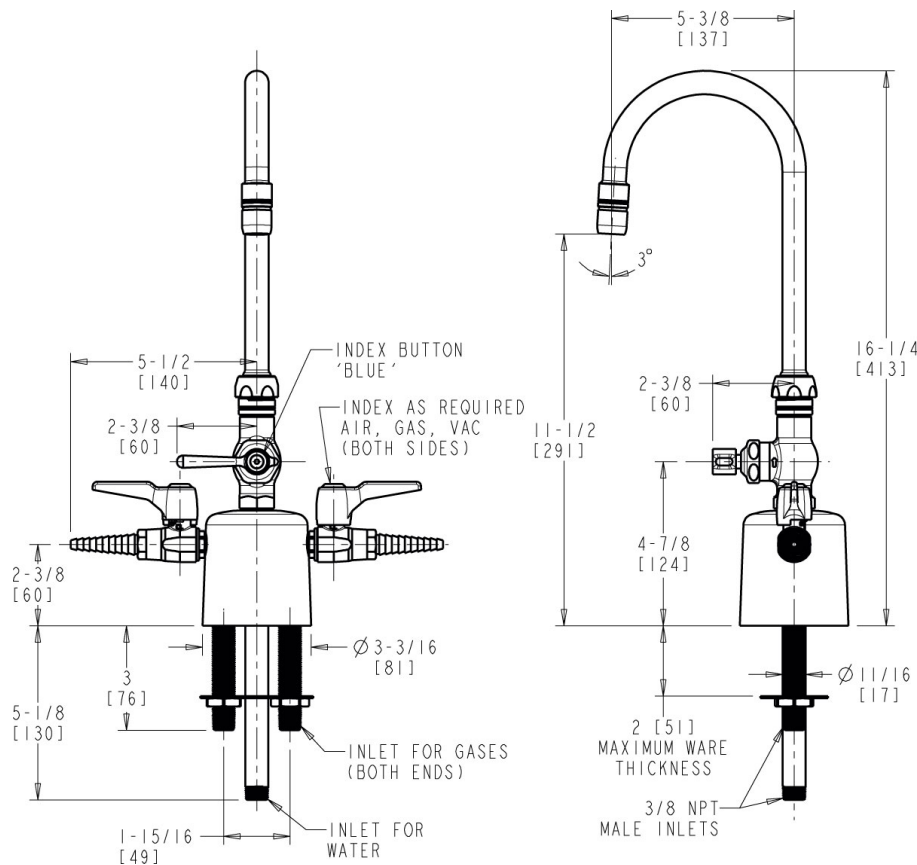

Contractor \_\_\_\_\_

Submitted as Shown       Submitted with Variations

Date \_\_\_\_\_

**Architect/Engineer Specification**

Chicago Faucets No. LCF1-AA-C3A2 Deck-mounted triple service combination valve, polished chrome finish. 5-1/4" rigid/swing gooseneck spout. Pressure compensating Softflo aerator with adapter, 2.2 GPM. Quatern™ Control-A-Flo compression operating cartridge, right-hand turn. 2-3/8" lever handle.