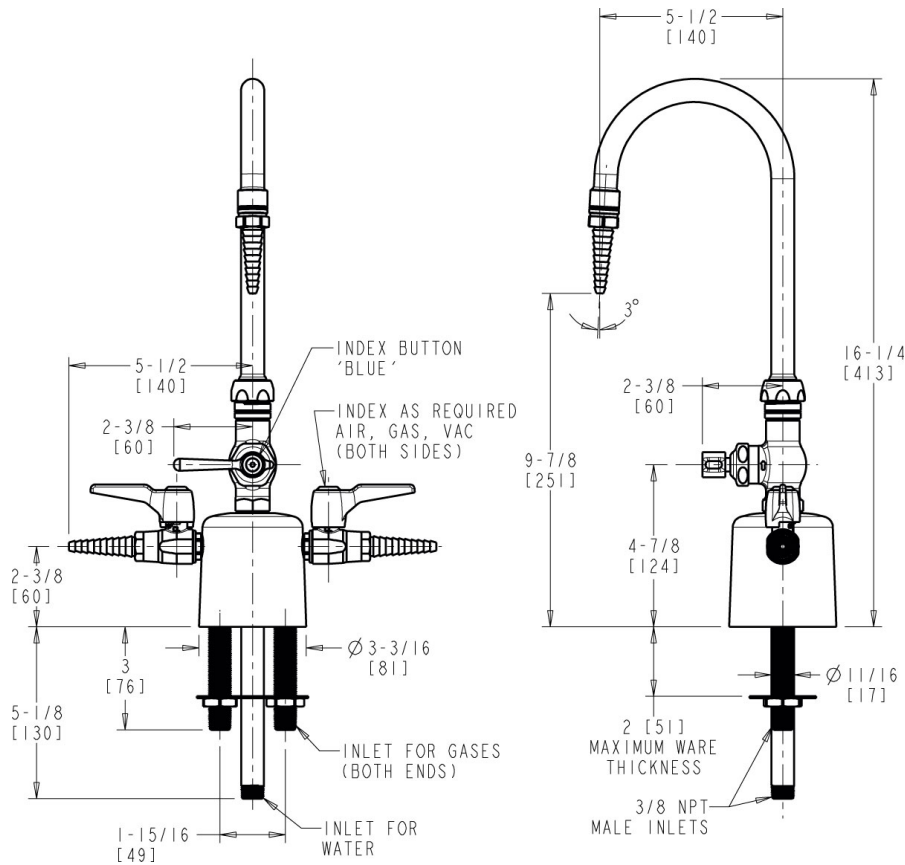

### Features & Specifications

- Handle includes color-coded index
- 5-1/4" Rigid/swing gooseneck spout
- Laboratory nozzle with 10 serrations for laboratory hose
- Vandal Proof 2-3/8" Lever handle
- Quatern™ Control-A-Flo™ compression operating cartridge, right-hand
- Complies with the requirements of the Buy American Act of 1933.

Contractor \_\_\_\_\_

Submitted as Shown       Submitted with Variations

Date \_\_\_\_\_

**Architect/Engineer Specification**

Chicago Faucets No. LCF1-AA-C3A1 Deck-mounted triple service combination valve, polished chrome finish. 5-1/4" rigid/swing gooseneck spout. Laboratory nozzle with 10 serrations for laboratory hose. Quatum™ Control-A-Flo compression operating cartridge, right-hand turn. 2-3/8" lever handle.