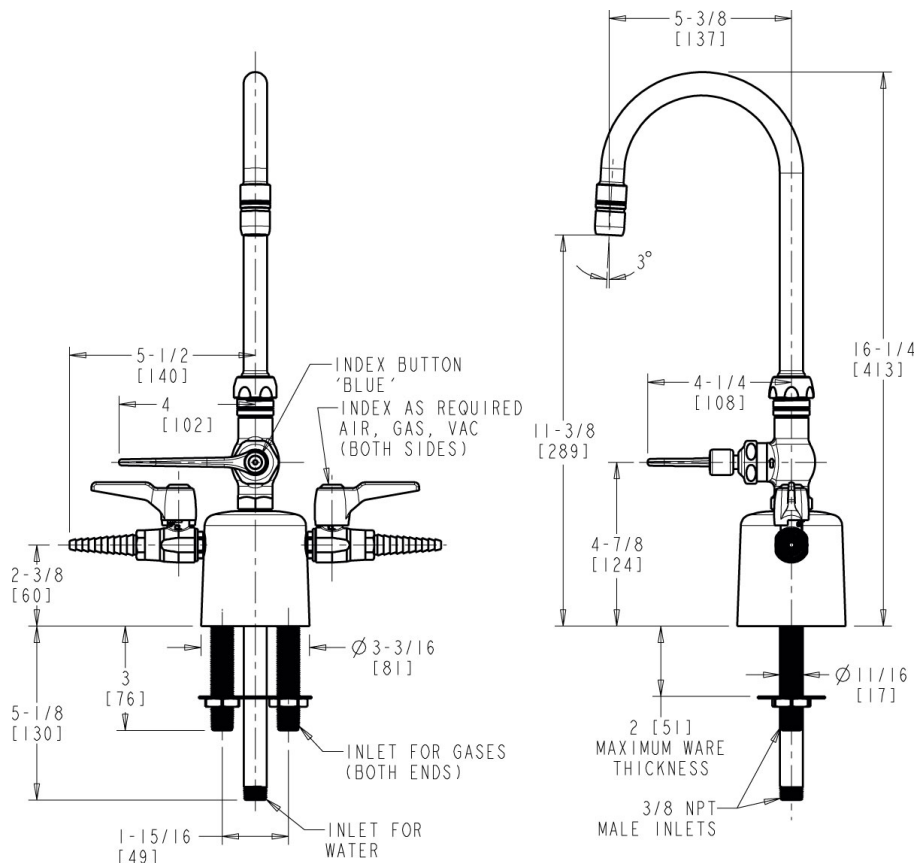

L Series Lab Fittings

LCF1-AA-C2A2

Product Type

Deck-mounted triple service combination valve

Features & Specifications

- Handle includes color-coded index
- 5-1/4" Rigid/swing gooseneck spout
- Pressure compensating Softflo aerator with adapter, 2.2 GPM
- Vandal Proof 4" Wristblade handle
- Quatern™ Control-A-Flo™ compression operating cartridge, right-hand
- Complies with the requirements of the Buy American Act of 1933.

Contractor _____

Submitted as Shown Submitted with Variations

Date _____

2100 South Clearwater Drive
Des Plaines, IL
P: 847/803-5000
F: 847/803-5454
Technical: 800/TEC-TRUE
www.chicagofaucets.com

Architect/Engineer Specification

Chicago Faucets No. LCF1-AA-C2A2 Deck-mounted triple service combination valve, polished chrome finish. 5-1/4" rigid/swing gooseneck spout. Pressure compensating Softflo aerator with adapter, 2.2 GPM. Quatern™ Control-A-Flo compression operating cartridge, right-hand turn. 4" wristblade handle.