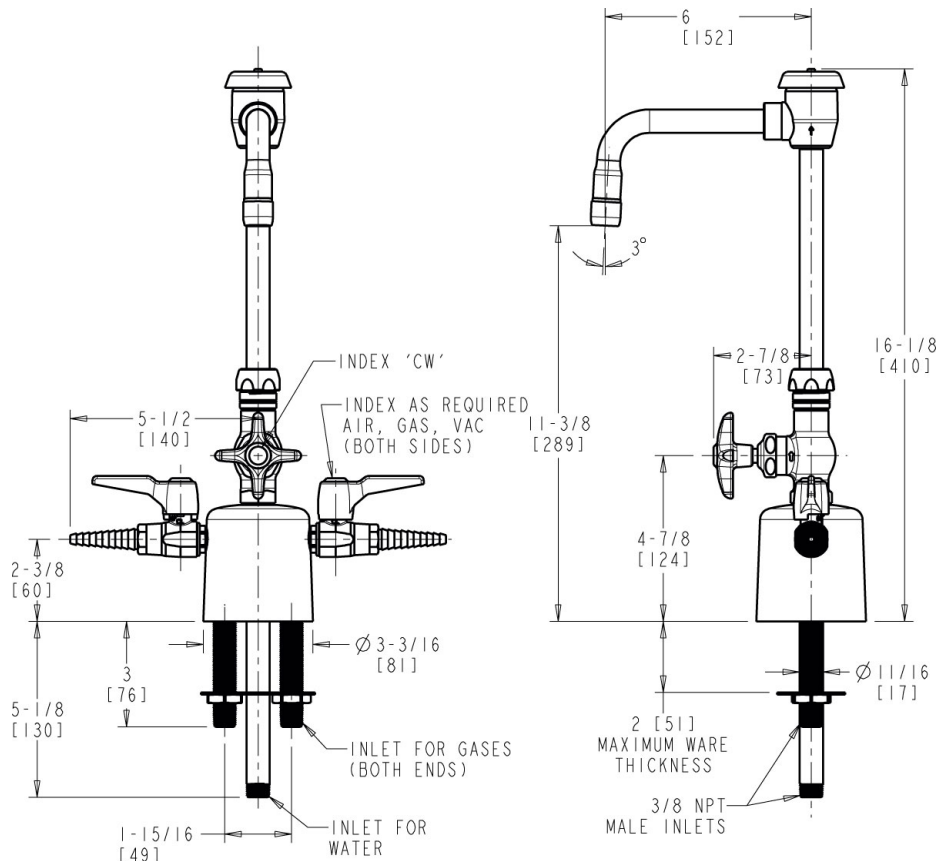

Contractor \_\_\_\_\_

Submitted as Shown

Submitted with Variations

Date \_\_\_\_\_

2100 South Clearwater Drive  
Des Plaines, IL  
P: 847/803-5000  
F: 847/803-5454  
Technical: 800/TEC-TRUE  
www.chicagofaucets.com

**Architect/Engineer Specification**

Chicago Faucets No. LCF1-AA-C1B2 Deck-mounted triple service combination valve, polished chrome finish. 6" rigid/swing gooseneck spout with atmospheric vacuum breaker. Pressure compensating Softflo aerator with adapter, 2.2 GPM. Slow compression Control-A-Flo operating cartridge, left-hand turn. 2-1/2" cross handle with button indexed 'CW'.