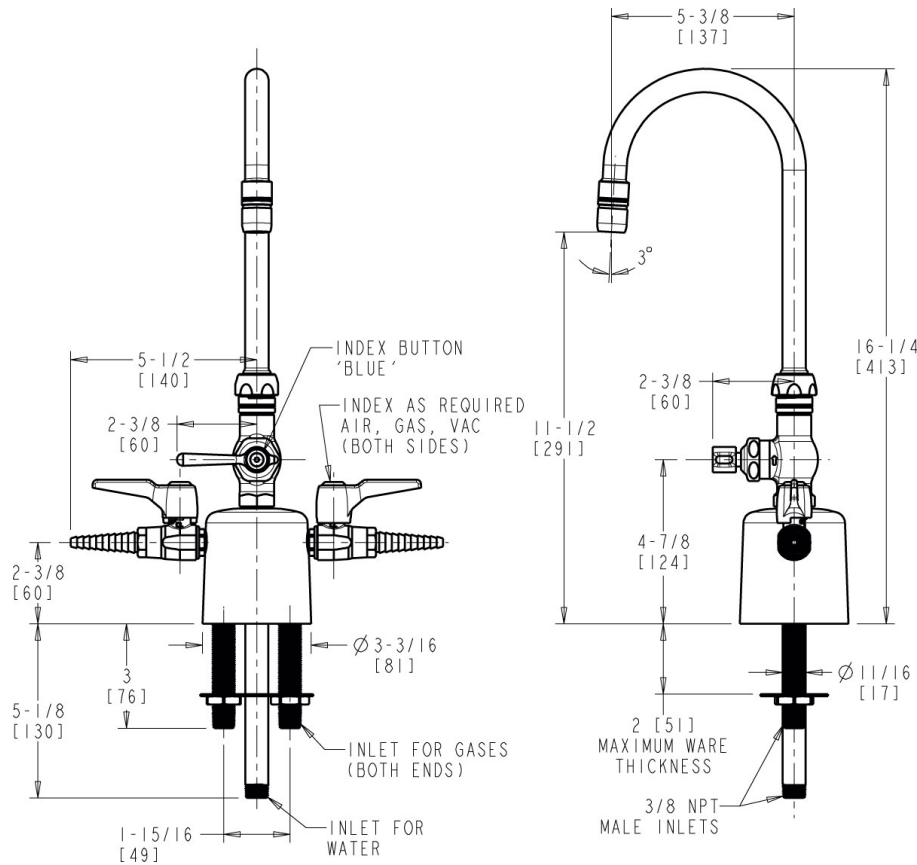

Contractor \_\_\_\_\_

Submitted as Shown       Submitted with Variations

Date \_\_\_\_\_

2100 South Clearwater Drive  
Des Plaines, IL  
P: 847/803-5000  
F: 847/803-5454  
Technical: 800/TEC-TRUE  
www.chicagofaucets.com

**Architect/Engineer Specification**

Chicago Faucets No. LCF1-AA-B3A2 Deck-mounted triple service combination valve, polished chrome finish. 5-1/4" rigid/swing gooseneck spout. Pressure compensating Softflo aerator with adapter, 2.2 GPM. Ceramic quarter-turn operating cartridge, right-hand turn. 2-3/8" lever handle.