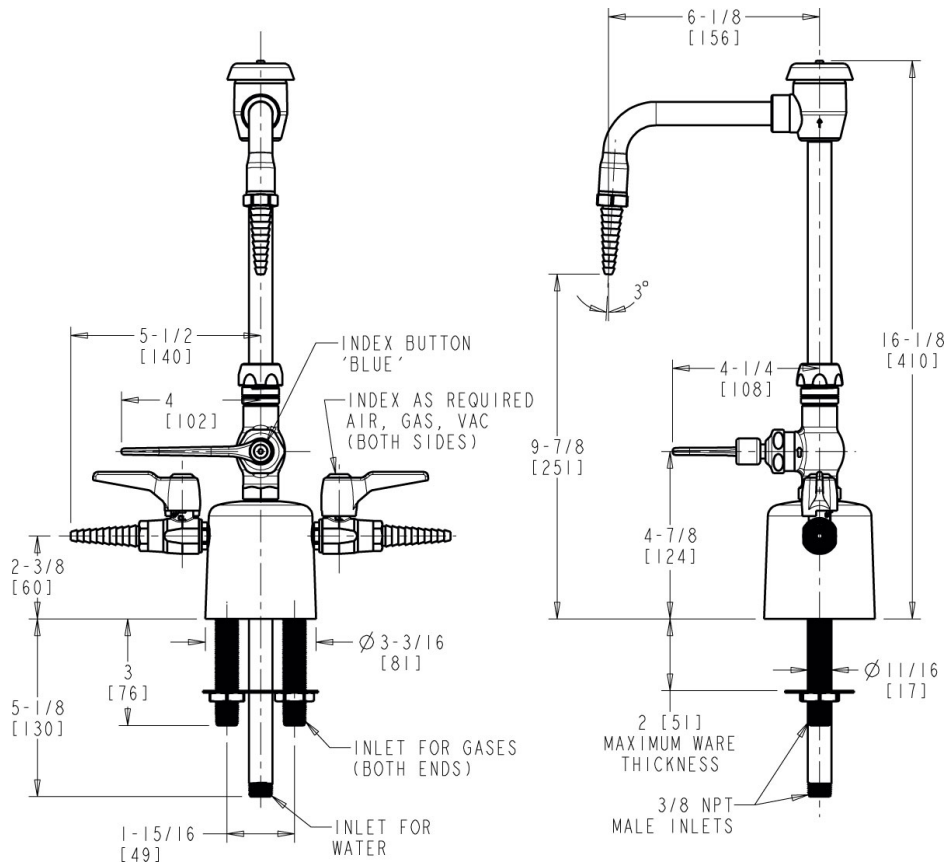

L Series Lab Fittings

LCF1-AA-B2B1

Product Type

Deck-mounted triple service combination valve

Features & Specifications

- Handle includes color-coded index
- 6" Rigid/swing gooseneck spout with atmospheric vacuum breaker
- Laboratory nozzle with 10 serrations for laboratory hose
- Vandal Proof 4" Wristblade handle
- Ceramic 1/4-turn operating cartridge, right-hand
- Complies with the requirements of the Buy American Act of 1933.

Contractor _____

Submitted as Shown Submitted with Variations

Date _____

2100 South Clearwater Drive
Des Plaines, IL
P: 847/803-5000
F: 847/803-5454
Technical: 800/TEC-TRUE
www.chicagofaucets.com

Architect/Engineer Specification

Chicago Faucets No. LCF1-AA-B2B1 Deck-mounted triple service combination valve, polished chrome finish. 6" rigid/swing gooseneck spout with atmospheric vacuum breaker. Laboratory nozzle with 10 serrations for laboratory hose. Ceramic quarter-turn operating cartridge, right-hand turn. 4" wristblade handle.