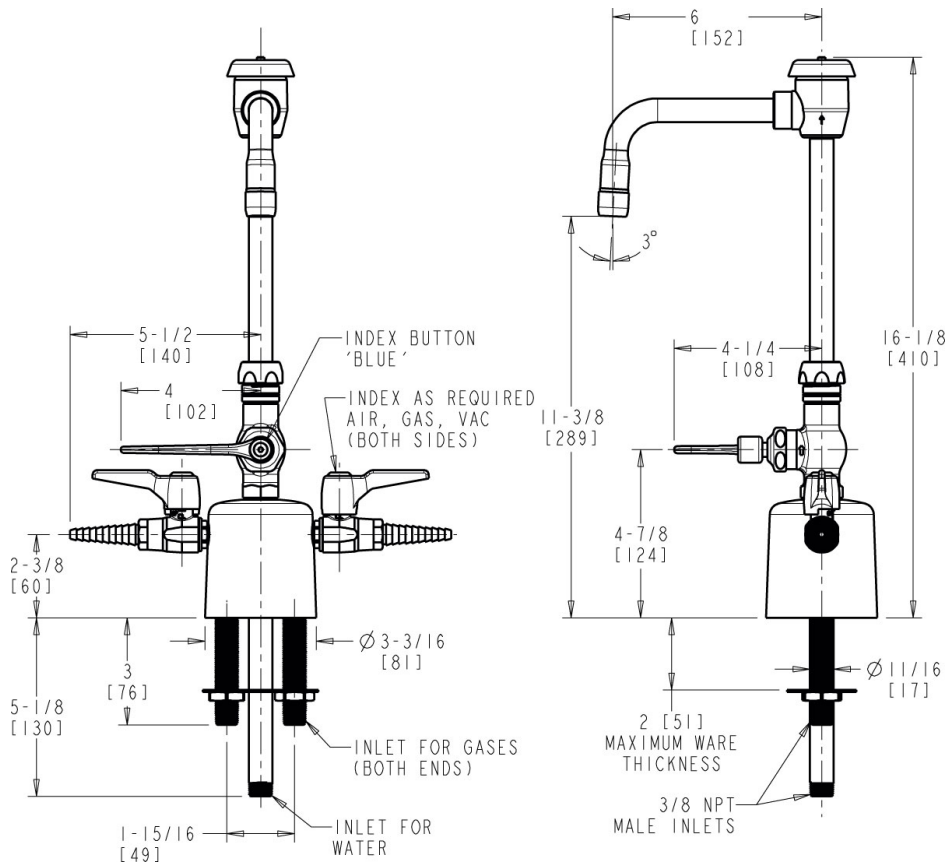

Engineer \_\_\_\_\_

Contractor \_\_\_\_\_

Submitted as Shown

Submitted with Variations

Date \_\_\_\_\_

**Architect/Engineer Specification**

Chicago Faucets No. LCF1-AA-A2B2 Deck-mounted triple service combination valve, polished chrome finish. 6" rigid/swing gooseneck spout with atmospheric vacuum breaker. Pressure compensating Softflo aerator with adapter, 2.2 GPM. Quatern™ compression operating cartridge, right-hand turn. 4" wristblade handle.