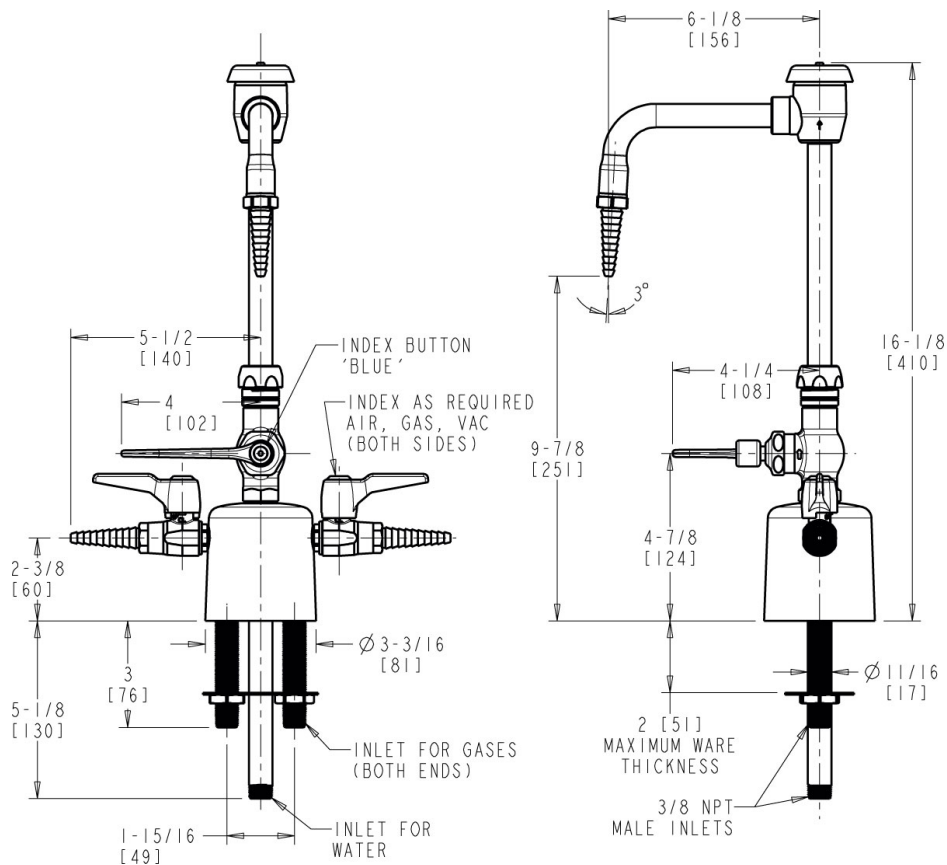

Engineer \_\_\_\_\_

Contractor \_\_\_\_\_

Submitted as Shown

Submitted with Variations

Date \_\_\_\_\_

**Architect/Engineer Specification**

Chicago Faucets No. LCF1-AA-A2B1 Deck-mounted triple service combination valve, polished chrome finish. 6" rigid/swing gooseneck spout with atmospheric vacuum breaker. Laboratory nozzle with 10 serrations for laboratory hose. Quatum™ compression operating cartridge, right-hand turn. 4" wristblade handle.