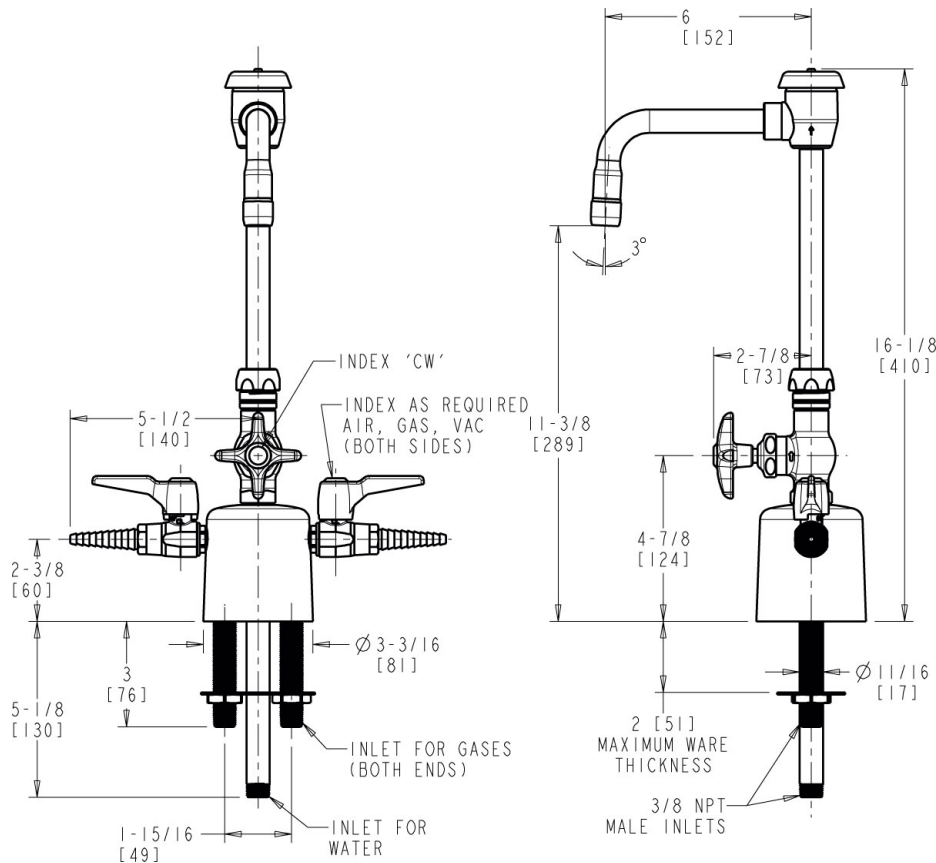

Engineer \_\_\_\_\_

Contractor \_\_\_\_\_

Submitted as Shown       Submitted with Variations

Date \_\_\_\_\_

2100 South Clearwater Drive  
Des Plaines, IL  
P: 847/803-5000  
F: 847/803-5454  
Technical: 800/TEC-TRUE  
www.chicagofaucets.com

**Architect/Engineer Specification**

Chicago Faucets No. LCF1-AA-A1B2 Deck-mounted triple service combination valve, polished chrome finish. 6" rigid/swing gooseneck spout with atmospheric vacuum breaker. Pressure compensating Softflo aerator with adapter, 2.2 GPM. Slow compression operating cartridge, left-hand turn. 2-1/2" cross handle with button indexed 'CW'.