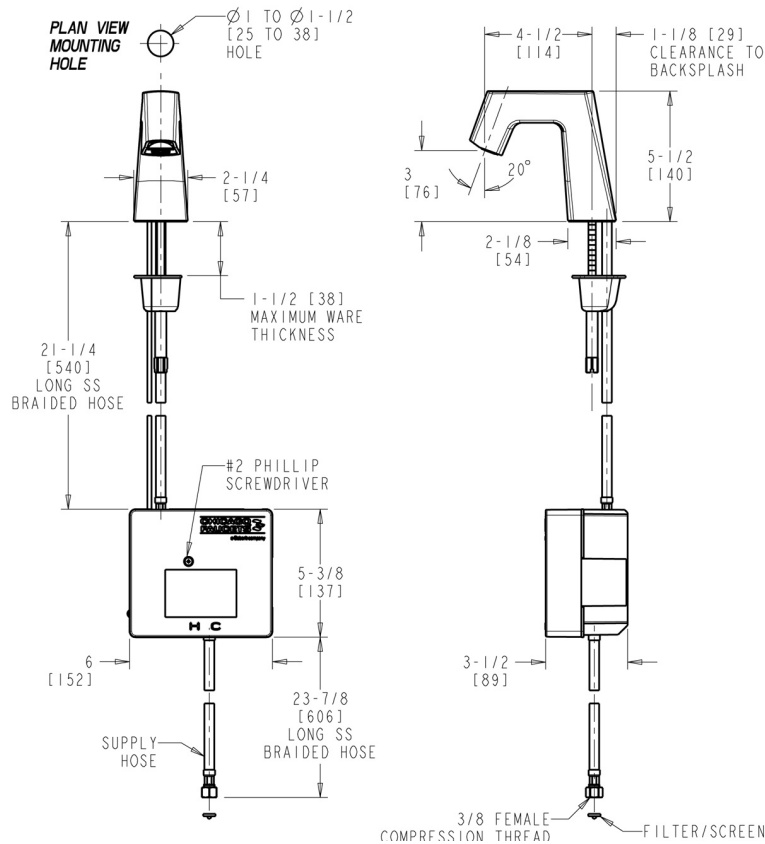

Date _____

ECAST

ECAST products are intended for installation where state laws and local codes mandate lead content levels or in any location where lead content is a concern.

2100 South Clearwater Drive
Des Plaines, IL
P: 847/803-5000
F: 847/803-5454
Technical: 800/TEC-TRUE
www.chicagofaucets.com

Architect/Engineer Specification

Chicago Faucets No. EQ-B11A-11ABBN, EQ Angular Series Lavatory Sink Faucet with hands-free infrared detection, single-hole deck mount. PVD brushed nickel plated. 0.5 GPM (1.9 L/min) vandal-proof, pressure compensating, Econo-Flo non-aerating spray outlet. Single supply for tempered water. Powered by 4 "AA" alkaline batteries (included) - up to 5-year battery life. Includes stainless steel braided hose(s). No mixer included. On-demand IR detection for hands-free actuation and maximum water savings. 20 seconds standard maximum run time; drops to 10 seconds in high use environments for additional water savings. ECAST® construction with less than 0.25% lead content by weighted average. CALGreen compliant. This product meets ADA ANSI/ICC A117.1 requirements and is tested and certified to industry standards: ASME A112.18.1/CSA B125.1, Certified to NSF/ANSI 61, Section 9 by CSA, California Health and Safety Code 116875 (AB1953-2006), Vermont Bill S.152, NSF/ANSI 372 Low Lead Content, and California Green Building Standards Code (CALGreen).