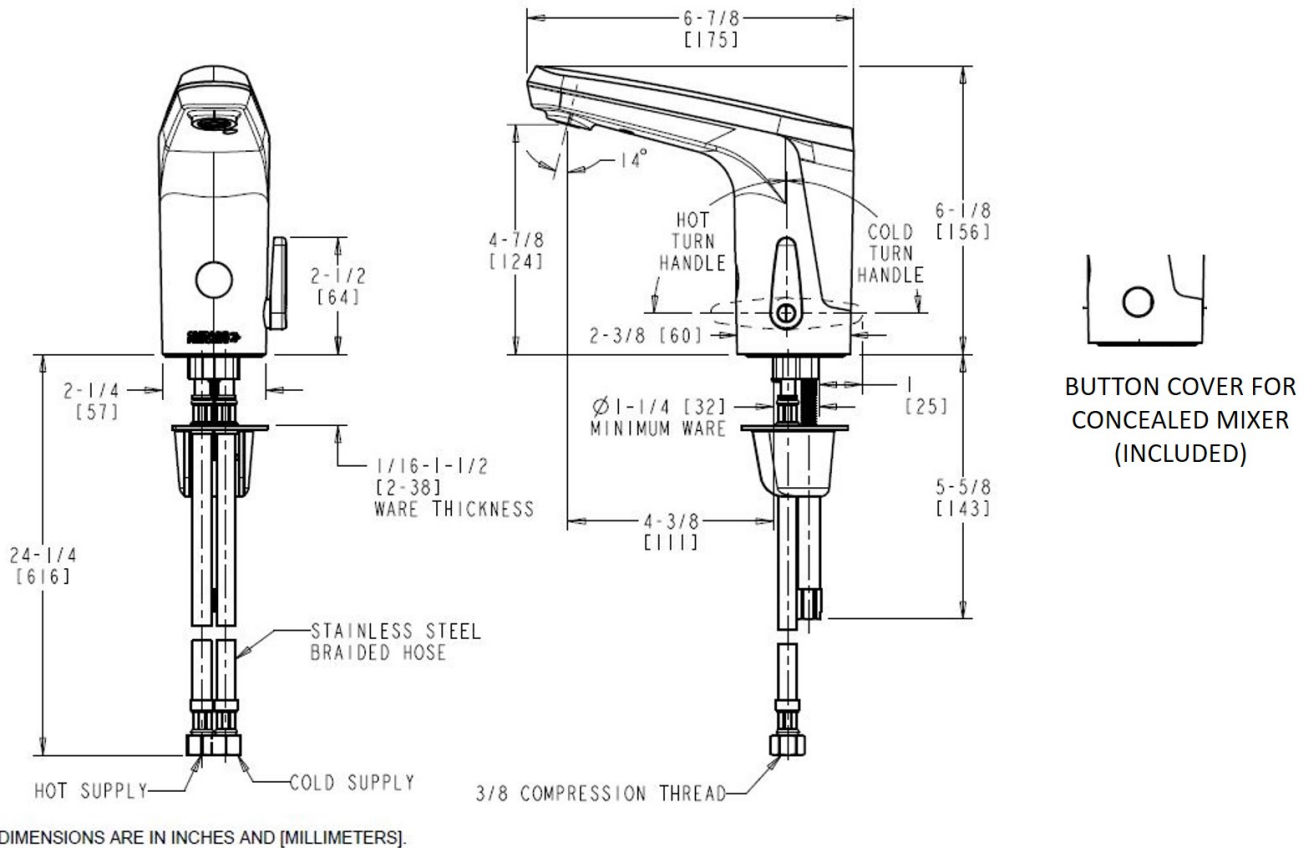

Submitted with Variations

Date _____

ECAST

ECAST products are intended for installation where state laws and local codes mandate lead content levels or in any location where lead content is a concern.

2100 South Clearwater Drive
Des Plaines, IL
P: 847/803-5000
F: 847/803-5454
Technical: 800/TEC-TRUE
www.chicagofaucets.com

Architect/Engineer Specification

Chicago Faucets No. E80-A11F-16ABCP, E-Tronic 80 faucet with dual-beam infrared sensor. Traditional-style integral spout, chrome plated. Single-hole deck mount. 1.5 GPM (5.7 L/min) vandal-proof, pressure compensating, Econo-Flo, laminar flow. Dual supply for hot and cold water service. 6 Volt Lithium CRP2 Battery (Included). Stainless steel hoses included. User-adjustable temperature control mixer (included); pre-assembled with concealed internal temperature control mixer. Multiple field-adjustable modes and ranges. Compatible with Chicago Faucets Commander™ handheld programming unit. ECAST® construction with less than 0.25% lead content by weighted average. CALGreen compliant. This product meets ADA ANSI/ICC A117.1 requirements and is tested and certified to industry standards: ASME A112.18.1/CSA B125.1, Certified to NSF/ANSI 61, Section 9, California Health and Safety Code 116875 (AB1953-2006), Vermont Bill S.152, NSF/ANSI 372 Low Lead Content, and California Green Building Standards Code (CALGreen).