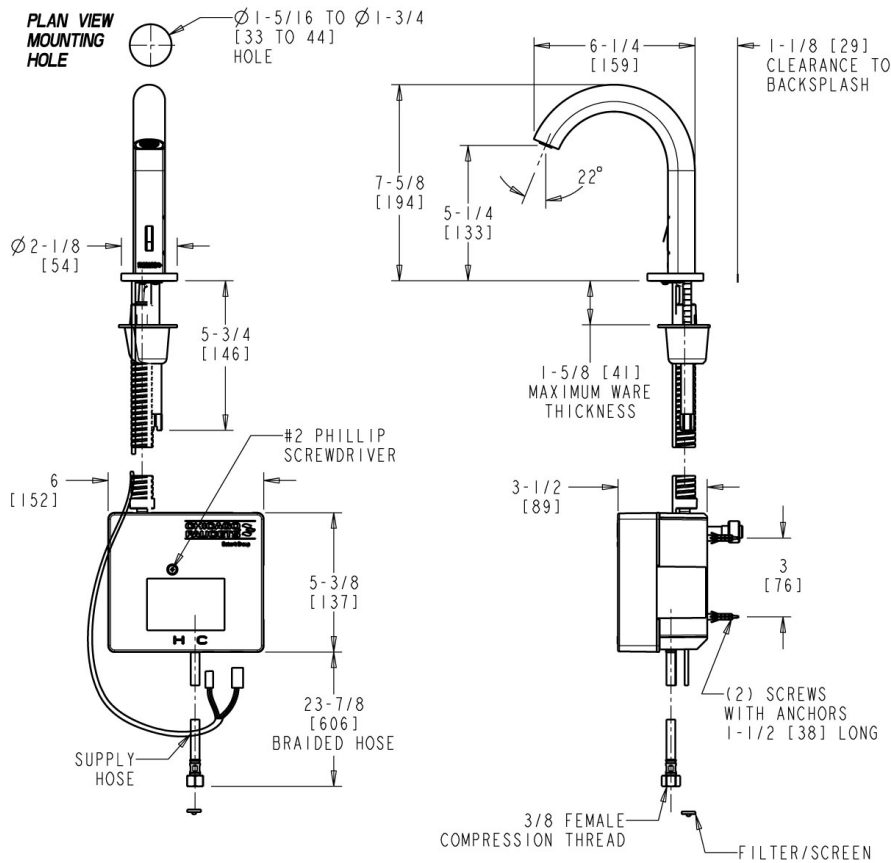

Date _____

ECAST

ECAST products are intended for installation where state laws and local codes mandate lead content levels or in any location where lead content is a concern.

2100 South Clearwater Drive
Des Plaines, IL
P: 847/803-5000
F: 847/803-5454
Technical: 800/TEC-TRUE
www.chicagofaucets.com

Architect/Engineer Specification

Chicago Faucets No. AEQ-P11A-61ABCPT, Alpina® Series Avisio® Lavatory Sink Faucet with hands-free infrared detection, single-hole deck mount. Chrome plated. 0.5 GPM (1.9 L/min) vandal-proof, pressure compensating, Econo-Flo non-aerating spray outlet. Single supply for tempered water. Powered by Long Term Power System (LTPS) - provides maintenance-free power for 15 years or more, depending on usage. Includes flexible supply hose(s). No mixer included. On-demand IR detection for hands-free actuation and maximum water savings. Built-in Bluetooth® technology allows for easy adjustments and mode changes using a smartphone or tablet with the Chicago Faucets CF Connect App. ECAST® construction with less than 0.25% lead content by weighted average. This product meets ADA ANSI/ICC A117.1 requirements and is tested and certified to industry standards: ASME A112.18.1/CSA B125.1, Certified to NSF/ANSI 61, Section 9, California Health and Safety Code 116875 (AB1953-2006), Vermont Bill S.152, NSF/ANSI 372 Low Lead Content.