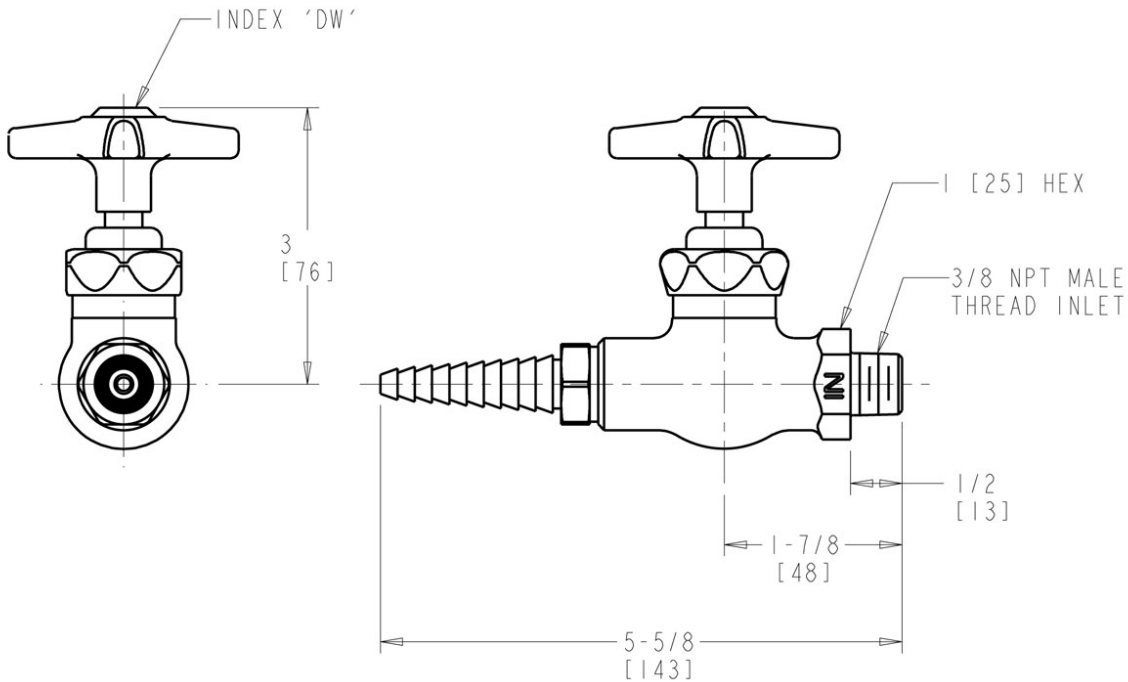

MECHANICAL FAUCETS

971-CTF

Pure Water Faucets

Product Type

Wall Mounted Tin Lined Tin Lined Distilled Water Faucet

Features & Specifications

- Tin Lined
- Full Flow Nozzle
- 2-1/2" Vandal Proof Cross Handles
- Klo-Self Self-closing Cam and Cap Design Operating Cartridges
- 3/8" NPT Male Thread Inlet
- T278, T282

Date _____

2100 South Clearwater Drive
Des Plaines, IL
P: 847/803-5000
F: 847/803-5454
Technical: 800/TEC-TRUE
www.chicagofaucets.com

971-CTF

Pure Water Faucets

Architect/Engineer Specification

Chicago Faucets No. 971-CTF, Distilled Water Faucet, tin lined, wall-mounted, chrome plated. Serrated, full-flow laboratory nozzle. 2-1/2" metal, vandal-proof, cross handle with eight-point, tapered broach and button indexed "DW". 3/8" NPT male thread inlet.