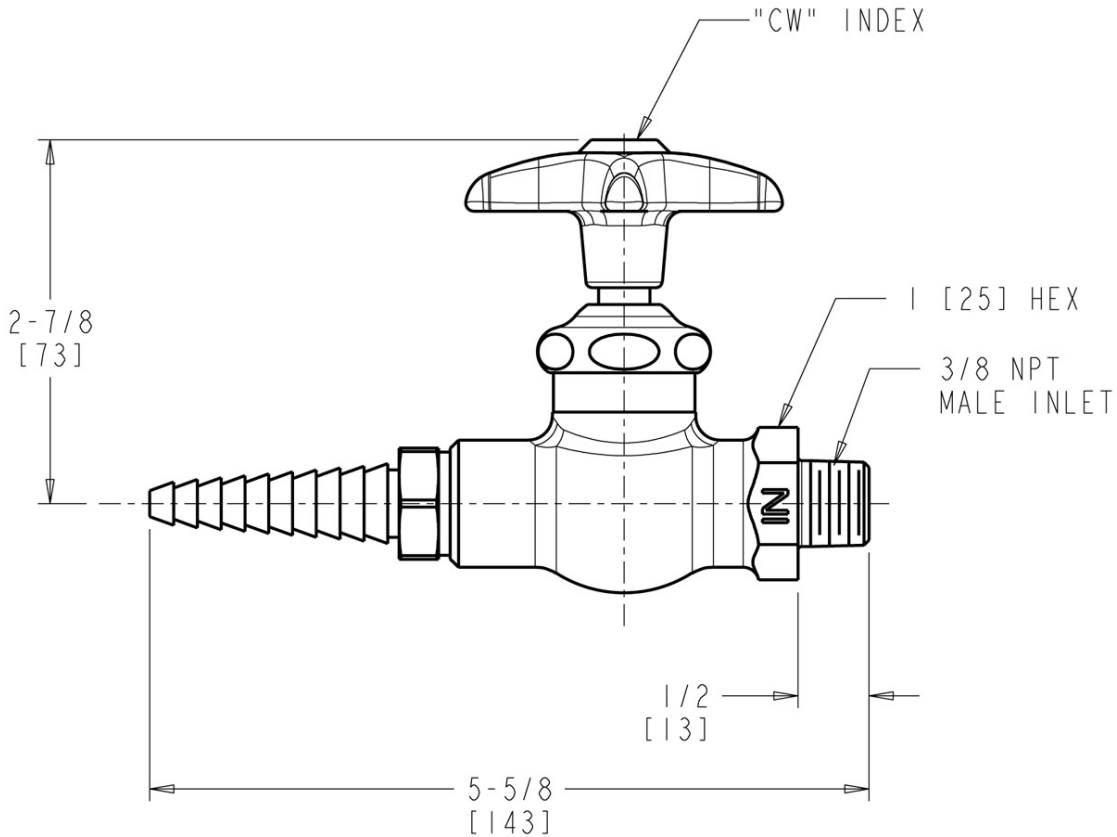

MECHANICAL FAUCETS

937-205CP

Water Valves

Product Type

Laboratory Water Valves

Features & Specifications

- Single Hole
- Full Flow Nozzle
- 2-1/2" Cross Handles
- Slow Compression Operating Cartridges
- 3/8" - 18 NPT Male Thread Inlet

Date _____

2100 South Clearwater Drive
Des Plaines, IL
P: 847/803-5000
F: 847/803-5454
Technical: 800/TEC-TRUE
www.chicagofaucets.com

Architect/Engineer Specification

Chicago Faucets No. 937-205CP, Laboratory Water Valve, chrome plated. Serrated, full-flow laboratory nozzle. 2-1/2" black nylon, cross handle with square, tapered broach and button indexed "CW". Slow compression rebuildable cartridge, opens and closes 360° for fine adjustment, closes with water pressure, features square, tapered stem. 3/8"-18 NPT male thread inlet.