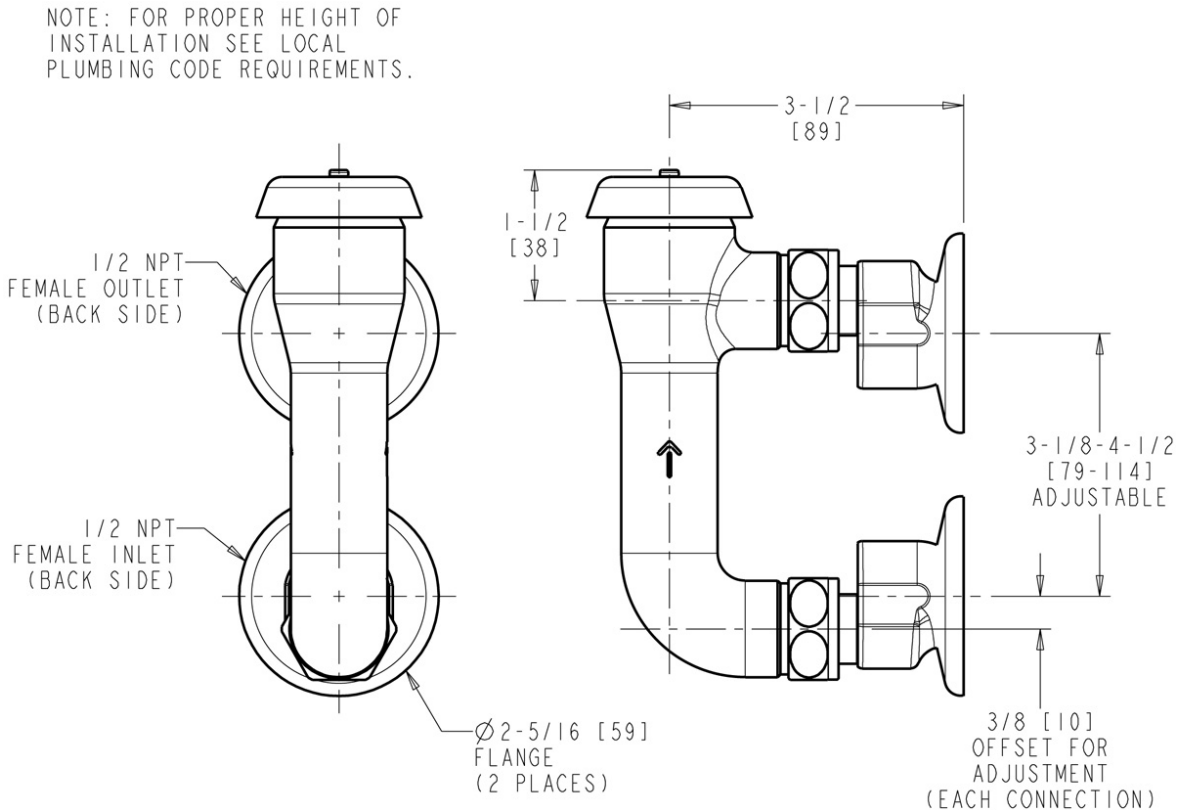

ACCESSORIES AND PARTS

892-GABCP

a Geberit company

Product Type

Elevated Vacuum Breaker Assembly 3/8" Offset Inlet Supply Arm

Features & Specifications

- Elevated Atmospheric Vacuum Breaker
- Atmospheric Vacuum Breaker, Not Intended for Continuous Pressure Applications
- ECAST® design provides durable construction with total lead content equal to or less than 0.25% by weighted average
- CFNow! Item Ships in 3 Days

Date _____

ECAST

ECAST products are intended for installation where state laws and local codes mandate lead content levels or in any location where lead content is a concern.

2100 South Clearwater Drive
Des Plaines, IL
P: 847/803-5000
F: 847/803-5454
Technical: 800/TEC-TRUE
www.chicagofaucets.com

Architect/Engineer Specification

Chicago Faucets No. 892-GABCP, Elevated Vacuum Breaker Assembly with 3/8" offset inlet supply arm, chrome plated. Elevated atmospheric vacuum breaker, not intended for continuous pressure applications. ECAST® construction with less than 0.25% lead content by weighted average.