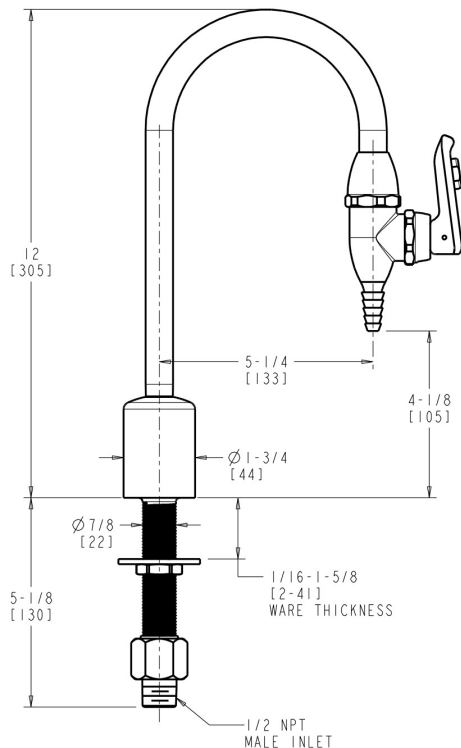

#### Features & Specifications

- Tygon
- 1/2" NPT Male Thread Inlet

Architect \_\_\_\_\_

Engineer \_\_\_\_\_

Contractor \_\_\_\_\_

Submitted as Shown       Submitted with Variations

Date \_\_\_\_\_

2100 South Clearwater Drive  
Des Plaines, IL  
P: 847/803-5000  
F: 847/803-5454  
Technical: 800/TEC-TRUE  
www.chicagofaucets.com

### Architect/Engineer Specification

Chicago Faucets No. 838-CP, Pure Water Fitting, Tygon lined, deck-mounted, chrome plated. 1/2" NPT male thread inlet.

NOTE: HIGH PURITY PLASTIC VALVE IS NOT A CHEMICALLY INERT MATERIAL AND SHOULD NOT BE WASHED WITH STRONG ACIDS.